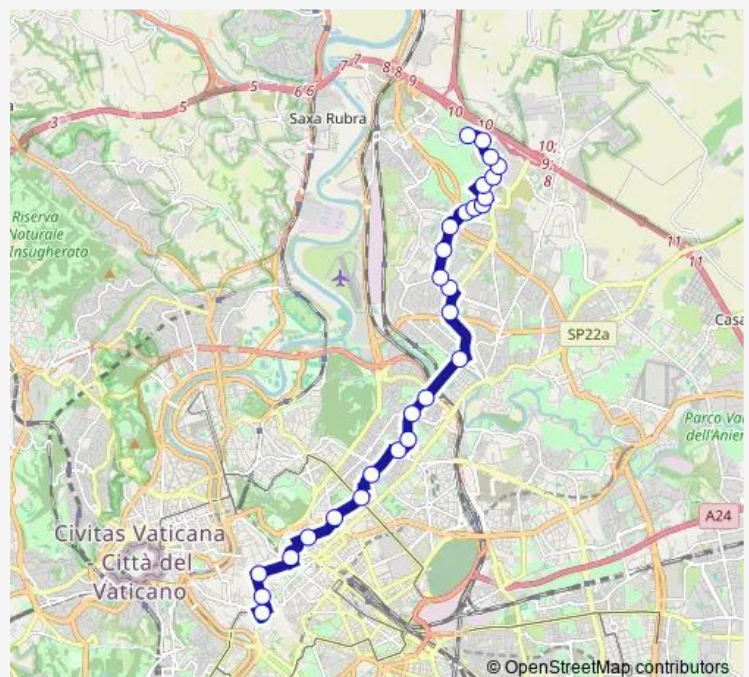

Trieste/Trasimeno

Route schedule

Porta DI Roma — P.Za Venezia

Monday 05:30-24:00

Tuesday 05:30-24:00

Wednesday 05:30-24:00

Thursday 05:30-24:00

Friday 05:30-24:00

Saturday 05:30-24:00

Sunday 05:30-24:00

Route info

Direction: Porta DI Roma

Stops: 28

Trip Duration: 1 hour 7 min

Nizza/V.Le Regina Margherita

Viterbo

Boncompagni/Marche

Barberini (Ma)

S. Claudio

Plebiscito

P.Za Venezia

Direction

P.Za Venezia — Porta DI Roma

28 stops

[Open route schedule](#)

P.Za Venezia

Corso/SS. Apostoli

L.Go Chigi

Barberini (Ma)

Boncompagni/Abruzzi

Fiume

Dalmazia