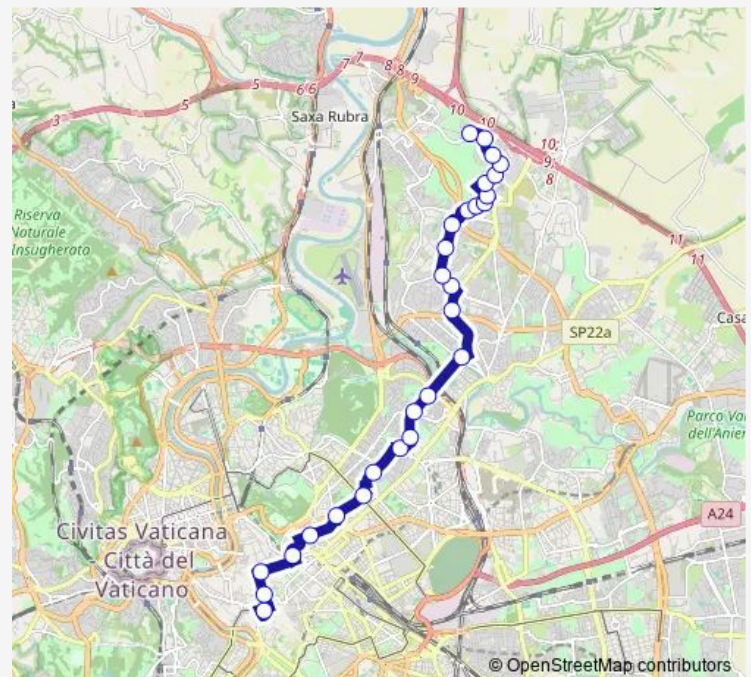

Trieste/Trasimeno

Route schedule

PORTA DI ROMA — P.Za Venezia

Monday 05:30-24:00

Tuesday 05:30-24:00

Wednesday 05:30-24:00

Thursday 05:30-24:00

Friday 05:30-24:00

Saturday 05:30-24:00

Sunday 05:30-24:00

Route info

Direction: PORTA DI ROMA

Stops: 28

Trip Duration: 0 hour 59 min

Nizza/V.Le Regina Margherita

Viterbo

Boncompagni/Marche

Barberini (Ma)

S. CLAUDIO

Plebiscito

P.Za Venezia

Direction

P.Za Venezia — PORTA DI ROMA

28 stops

[Open route schedule](#)

P.Za Venezia

Corso/SS. Apostoli

L.Go Chigi

Barberini (Ma)

Boncompagni/Abruzzi

Fiume

Dalmazia