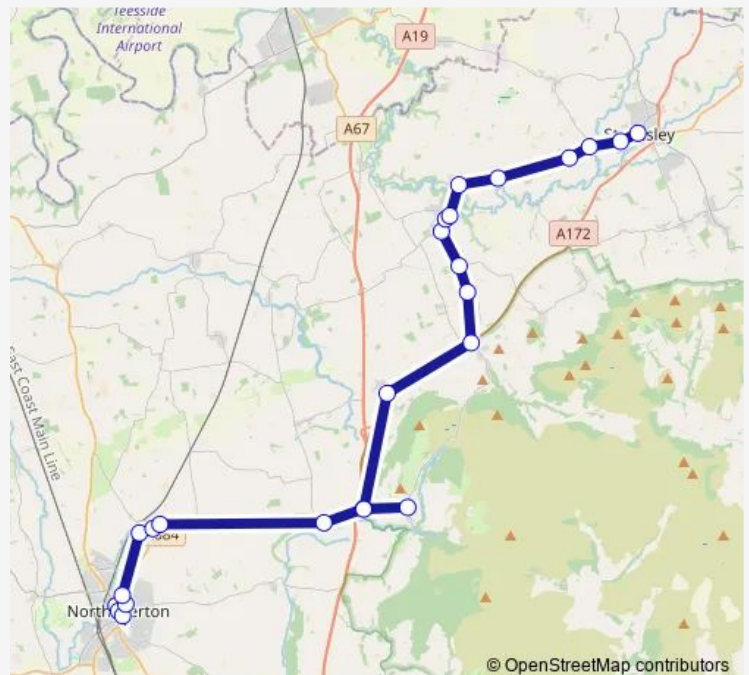

### Route info

Direction: The Buck Inn

Stops: 25

Trip Duration: 0 hour 54 min

80 — Northallerton - Stokesley

Tame Bridge

Croft Hills

Westlands