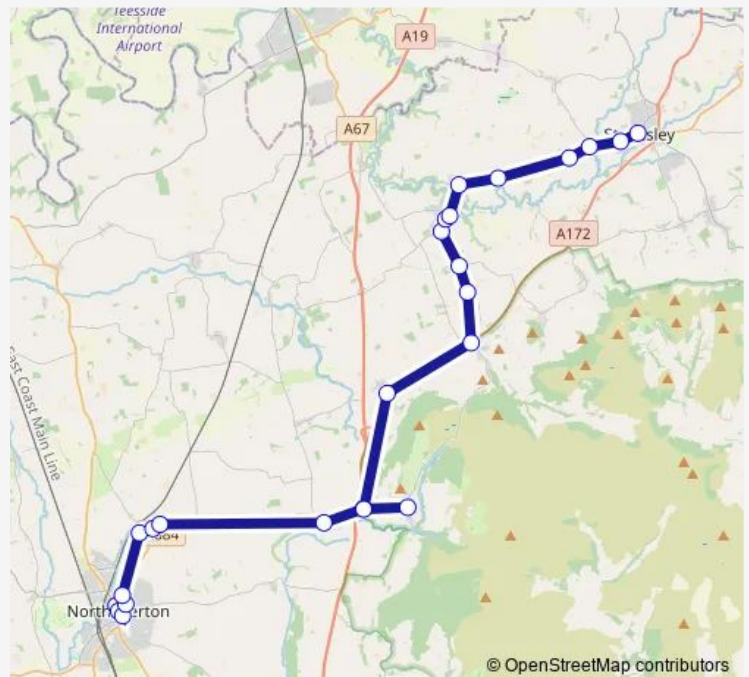

Thursday 10:10-18:10

Friday 10:10-18:10

Saturday 10:10-18:10

Sunday —

Route info

Direction: The Buck Inn

Stops: 25

Trip Duration: 0 hour 54 min

■ 80 — Northallerton - Stokesley

© OpenStreetMap contributors
BusMaps

Tame Bridge

Croft Hills

Westlands

High Street

Direction

High Street — The Buck Inn