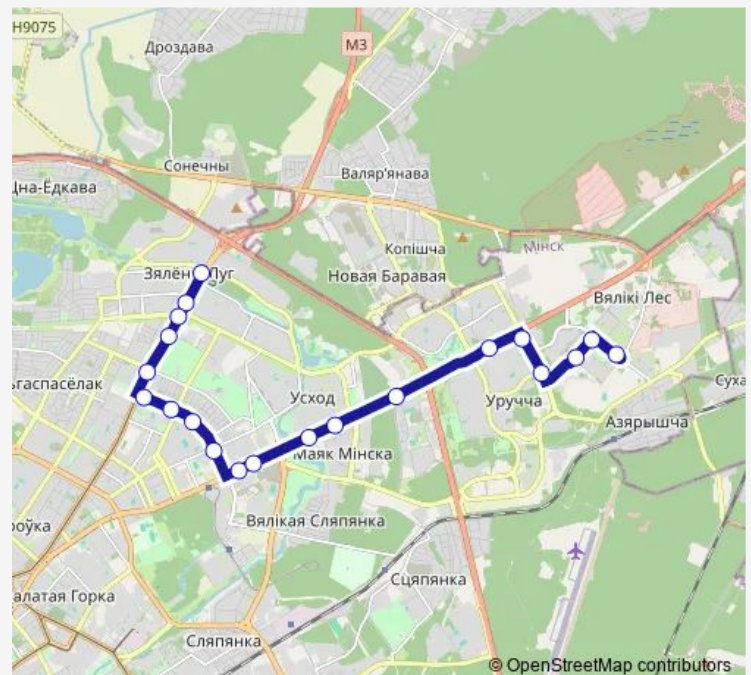

Route schedule

Карбышева — Великий Лес

Monday 05:20-23:04

Tuesday 05:20-23:04

Wednesday 05:20-23:04

Thursday 05:20-23:04

Friday 05:20-23:04

Saturday —

Sunday —

Route info

Direction: Карбышева

Stops: 20

Trip Duration: 0 hour 41 min

Direction

Великий Лес — ДС Карбышева

20 stops

Tuesday 05:58-23:38

Wednesday 05:58-23:38

Thursday 05:58-23:38

Friday 05:58-23:38

Saturday —

Sunday —

Route info

Direction: Великий Лес