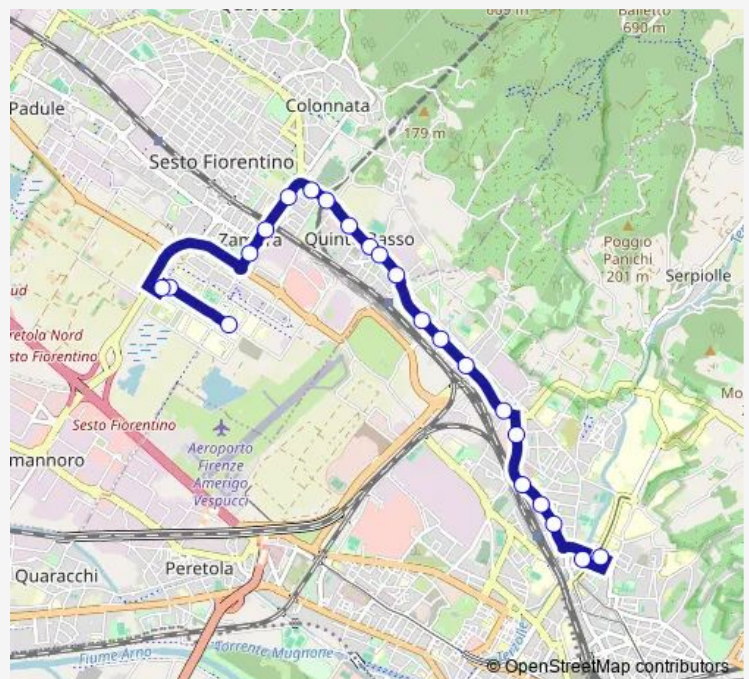

Thursday 07:50-14:20

Friday 07:50-14:20

Saturday 08:00-12:15

Sunday —

Route info

Direction: Polo Scientifico Cnr

Stops: 22

Trip Duration: 0 hour 25 min

80 — Del Garbo T1 Morgagni - Polo Scientifico Liceo Agnoletti

Direction

Del Garbo T1 Morgagni — Polo Scientifico Cnr

23 stops

[Open route schedule](#)

Del Garbo T1 Morgagni

Santo Stefano In Pane

Rifredi Fs Giuliani

Wednesday 07:25-14:48

Thursday 07:25-14:48

Friday 07:25-14:48

Saturday 07:35-12:45

Sunday —

Route info

Direction: Del Garbo T1 Morgagni

Stops: 23