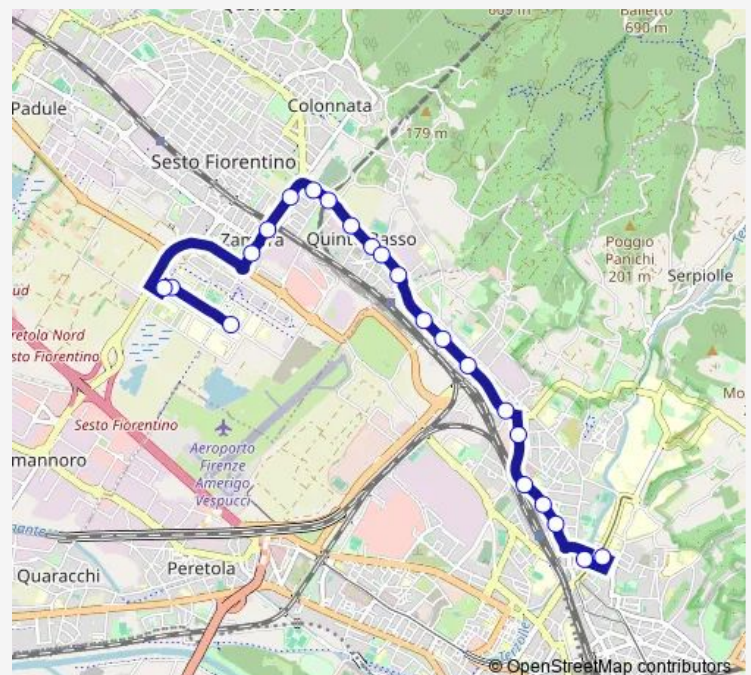

### Route schedule

Polo Scientifico Cnr — Del Garbo T1 Morgagni

Monday 07:50-14:20

Tuesday 07:50-14:20

Wednesday 07:50-14:20

Thursday 07:50-14:20

Friday 07:50-14:20

Saturday 08:00-12:15

### Route info

Direction: Polo Scientifico Cnr

Stops: 22

Trip Duration: 0 hour 25 min

80 — Del Garbo T1 Morgagni - Polo Scientifico Liceo Agnoletti