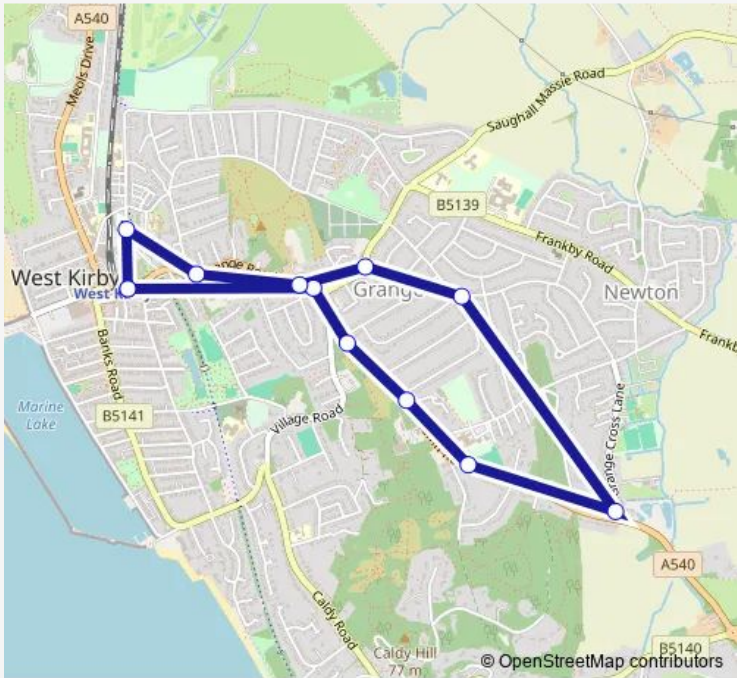

Bus 80 West Kirby Station - West Kirby Station

[Go to website](#)

Direction
 West Kirby Station — West Kirby Station
 12 stops
[Open route schedule](#)

- West Kirby Station
- Black Horse Hill
- Beacon Drive
- Gourleys Lane
- Fleck Lane
- Column Road
- Ennisdale Drive
- Black Horse Hill
- Monks Way
- Ashburton Road
- Bridge Road
- West Kirby Station

Route schedule
 West Kirby Station — West Kirby Station

Monday	06:52-17:02
Tuesday	06:52-17:02
Wednesday	06:52-17:02
Thursday	06:52-17:02
Friday	06:52-17:02
Saturday	06:52-17:02
Sunday	—

Route info
 Direction: West Kirby Station
 Stops: 12
 Trip Duration: 0 hour 13 min

80 — West Kirby Station - West Kirby Station **BusMaps**

80 Bus time schedules and route maps are available in an offline PDF at busmaps.com. Use the busmaps.com website to see live bus times, train schedule or subway schedule, and step-by-step directions for all public transit in Wallasey