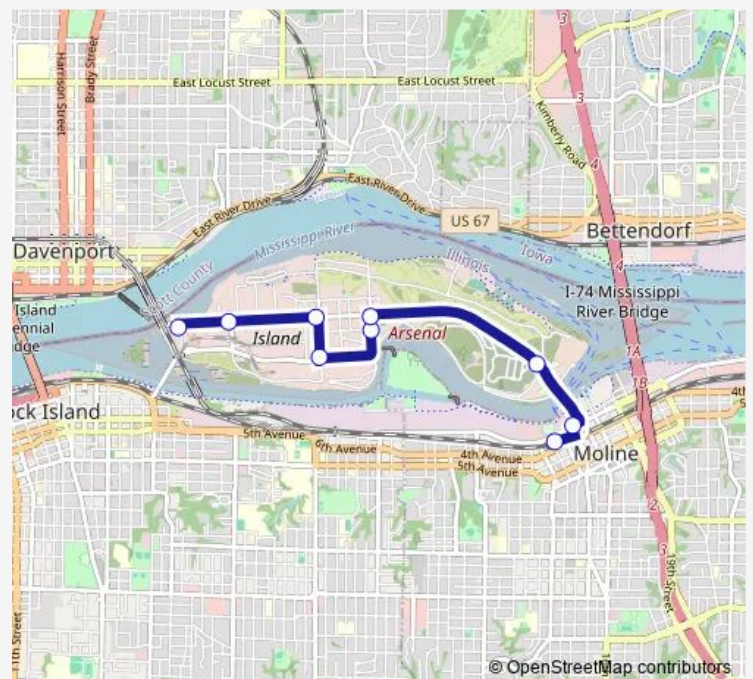

East & South Ave

Rodman & East Ave

—

15 St & River Dr

Centre Station

Route schedule

Clock Tower — Centre Station

Monday 06:00-16:30

Tuesday 06:00-16:30

Wednesday 06:00-16:30

Thursday 06:00-16:30

Friday 06:00-16:30

Saturday —

Sunday —

Route info

Direction: Clock Tower

Stops: 9

Trip Duration: 0 hour 15 min

Direction

Centre Station — Clock Tower

7 stops

[Open route schedule](#)

Centre Station

15 St & River Dr

Rodman & Blunt

Rodman & East Ave

Rodman & Gillespie

Commissary

Clock Tower

Route schedule

Centre Station — Clock Tower

Monday	05:45-16:15
Tuesday	05:45-16:15
Wednesday	05:45-16:15
Thursday	05:45-16:15
Friday	05:45-16:15
Saturday	—
Sunday	—