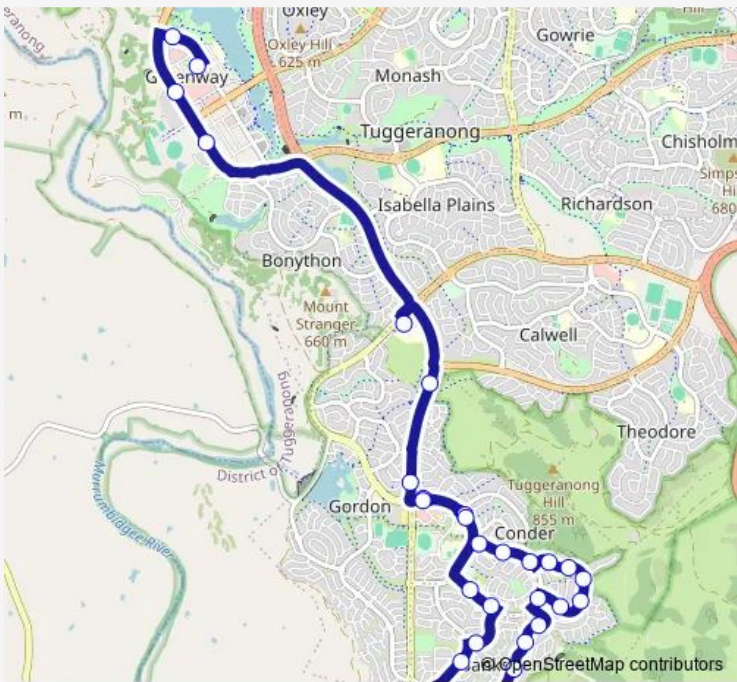

**Bus 80 Lanyon Marketplace to Tuggeranong via Banks**

[Go to website](#)

**Direction**  
 Tuggeranong Interchange Plt 4 — Lanyon Marketplace Terminus South  
 32 stops  
[Open route schedule](#)

- Tuggeranong Interchange Plt 4
- Athllon Dr before Reed St
- Athllon Dr opp Dept of Human Services
- Tharwa Dr after Drakeford Dr
- Tharwa Dr before Box Hill Av
- Box Hill Av opp Lanyon Marketplace
- Box Hill Av opp St Clare of Assisi Ps
- Tom Roberts Av after Box Hill Av
- Tom Roberts Av opp John Russell Cct
- Tom Roberts Av before 1st Templestowe Av
- Templestowe Av after 1st Barringer St
- Templestowe Av after 2nd Barringer St
- Templestowe Av after Eaglemont Rt
- Templestowe Av after Jane Sutherland St
- Templestowe Av before Humphrey St
- Templestowe Av before Tom Roberts Av
- Tom Roberts Av before Jane Sutherland St
- Jane Sutherland St after Tom Roberts Av
- Paperbark St after 1st Kettlewell Cr
- Paperbark St before 2nd Kettlewell Cr
- Paperbark St after Galbraith Cl

**Route info**  
 Direction: Tuggeranong Interchange Plt 4  
 Stops: 32  
 Trip Duration: 0 hour 28 min

80 — Lanyon Marketplace to Tuggeranong via Banks **BusMaps**

Forsythe St after 2nd Alison Ashby Cr

## Route schedule

Box Hill Av opp Lanyon Marketplace — Tuggeranong Interchange Arrivals

Monday 05:44-22:14

Tuesday 05:44-22:14

Wednesday 05:44-22:14

Thursday 05:44-22:14

Friday 05:44-22:14

Saturday 06:06-23:06

## Route info

Direction: Box Hill Av opp Lanyon Marketplace

Stops: 30

Trip Duration: 0 hour 30 min

Tharwa Dr after Box Hill Av

Tharwa Dr before Drakeford Dr

Athllon Dr before Dept of Human Services

Athllon Dr before Rowland Rees Cr