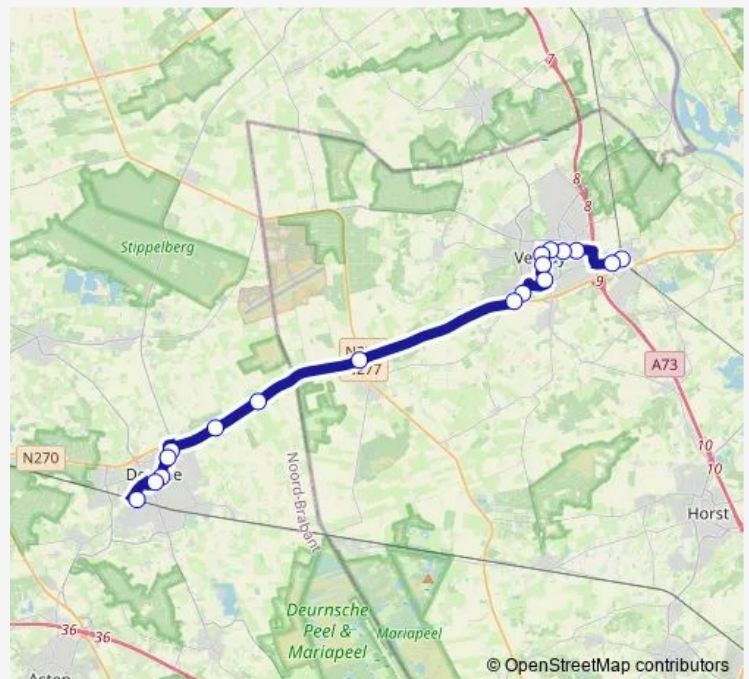

Route schedule

Deurne, Station — Venray, Station Venray

Monday 05:28-22:10

Tuesday 05:28-23:10

Wednesday 05:28-22:10

Thursday 05:28-22:10

Friday 05:28-22:10

Saturday 08:10-23:10

Sunday 09:10-22:10

Route info

Direction: Deurne, Station

Stops: 18

Trip Duration: 0 hour 30 min

80 — Venray Station via Venray Centrum - Deurne

Direction

Venray, Station Venray — Deurne, Station

18 stops

[Open route schedule](#)

Venray, Station Venray

Oostrum, De Hulst

Venray, Klapproos

Venray, Vincent van Gogh

Venray, Mgr. Nolensstraat

Venray, Centrum

Wednesday 05:49-22:48

Thursday 05:49-22:48

Friday 05:49-22:48

Saturday 08:18-22:18

Sunday 09:18-22:18

Route info

Direction: Venray, Station Venray

Stops: 18