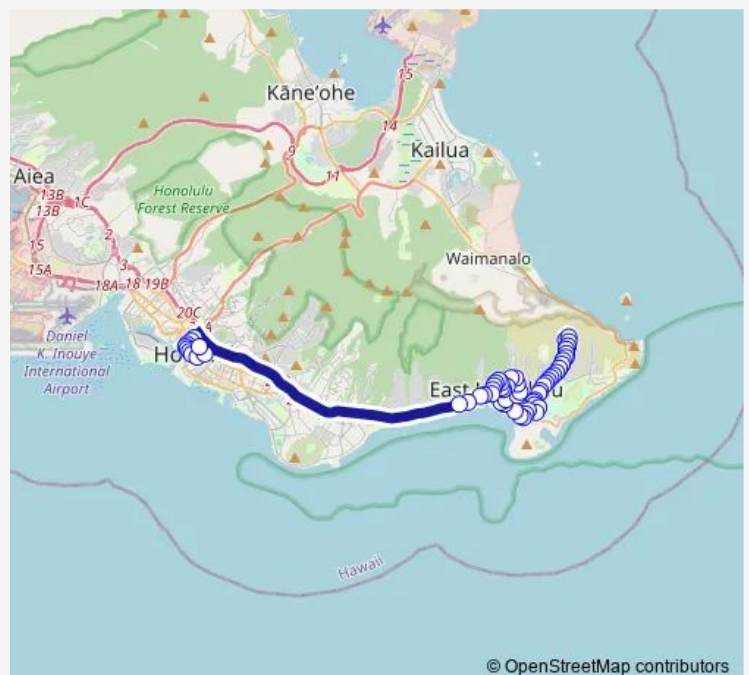

Alakea ST + S King St

Alakea ST + S Hotel St

Queen Emma ST + S Beretania St

Kalaniana'ole HWY + Wailupe Cir

Kalaniana'ole HWY + OPP W Hind Dr

Kalaniana'ole HWY + OPP E Halemaumau

Kalaniana'ole HWY + Paiko Dr

### Route schedule

Alapai Transit Center (Stops 1-4) — Lunalilo Home RD + Hawaii KAI Dr

Monday 16:10-17:05

Tuesday 16:10-17:05

Wednesday 16:10-17:05

Thursday 16:10-17:05

Friday 16:10-17:05

Saturday —

### Route info

Direction: Alapai Transit Center (Stops 1-4)

Stops: 63

Trip Duration: 1 hour 7 min

© OpenStreetMap contributors

■ 80 — Hawaii Kai Park & Ride Express

BusMaps

Hawaii KAI DR + Opihikao PI

## Route info

Direction: Lunalilo Home RD + Hawaii KAI Dr

Stops: 67

Trip Duration: 1 hour 10 min

Lunalilo Home RD + Wailua St

Lunalilo Home RD + OPP Kapaia St

Lunalilo Home RD + OPP Kalakua St

Lunalilo Home RD + OPP Kaumakani St