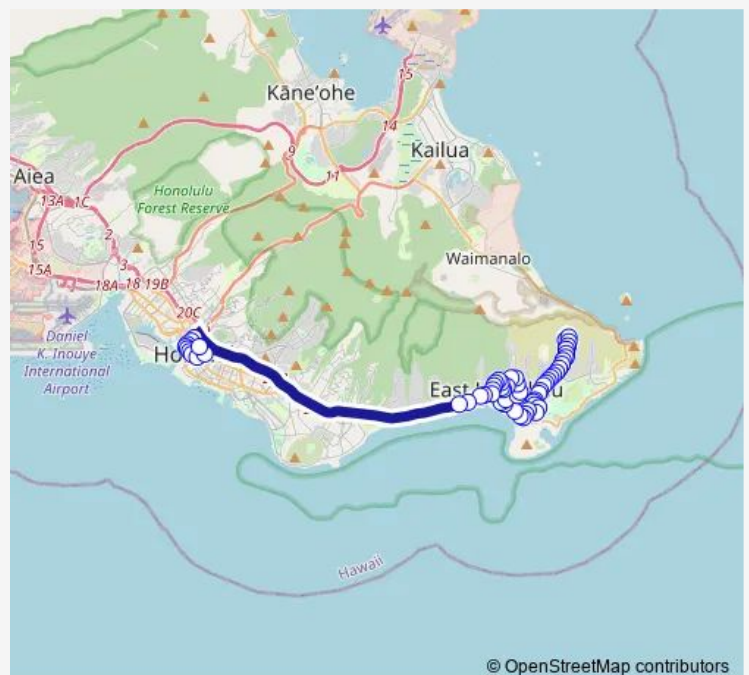

Kawaihae ST + 469

Kawaihae ST + Hakalau PI

Hawaii KAI DR + Ookala PI

Route schedule

Alapai Transit Center (Stops 1-4) — Lunalilo Home RD + Hawaii KAI Dr

Monday 16:10-17:05

Tuesday 16:10-17:05

Wednesday 16:10-17:05

Thursday 16:10-17:05

Friday 16:10-17:05

Saturday —

Sunday —

Route info

Direction: Alapai Transit Center (Stops 1-4)

Stops: 63

Trip Duration: 1 hour 11 min

© OpenStreetMap contributors

80 — Hawaii Kai Park & Ride Express

BusMaps

Hawaii KAI DR + Opihikao PI

Hawaii KAI DR + Kumukahi PI

Hawaii KAI DR + OPP Hahaione St

Hawaii KAI DR + Hapuna PI

Hawaii KAI DR + Ainahou St

Queen ST + Alakea St

Queen ST + Richards St

Queen ST + OPP Mililani St

Queen ST + Punchbowl St

South ST + Kawaiahao St

Alapai ST + S King St

S Beretania ST + Punchbowl St

80 Bus time schedules and route maps are available in an offline PDF at busmaps.com. Use the busmaps.com website to see live bus times, train schedule or subway schedule, and step-by-step directions for all public transit in Honolulu