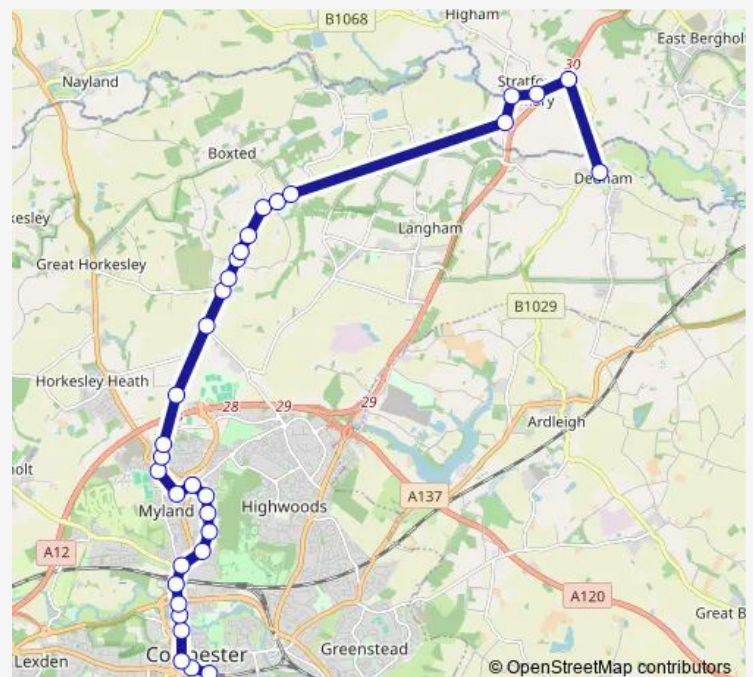

### Direction

Osborne Street — The Marlborough Head

32 stops

[Open route schedule](#)

Osborne Street

St John's Street

Head Street

Middleborough

Causton Road

The Albert

Railway Station Layby

Bruff Close

Turner Rise

Wryneck Close

General Hospital - main Rd

Kingswood Road

### Route schedule

Osborne Street — The Marlborough Head

Monday 10:35-12:35

Tuesday 10:35-12:35

Wednesday 10:35-12:35

Thursday 10:35-12:35

Friday 10:35-12:35

Saturday 10:35-12:35

### Route info

Direction: Osborne Street

Stops: 32

Trip Duration: 0 hour 40 min

80

BusMaps

The Cross Inn

The Wig and Fidgett