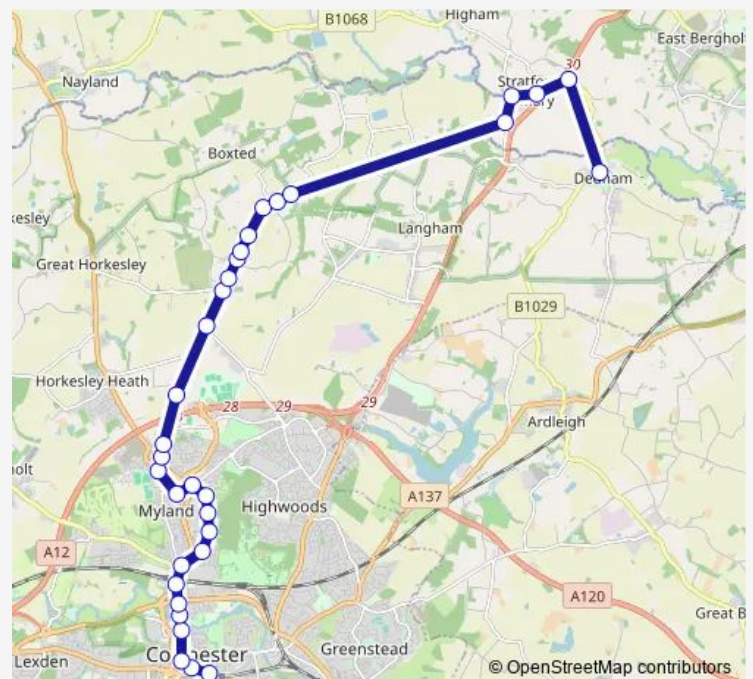

Causton Road

The Albert

Railway Station Layby

Bruff Close

Turner Rise

Wryneck Close

General Hospital - main Rd

Kingswood Road

### Route schedule

Osborne Street — The Marlborough Head

Monday 10:35-12:35

Tuesday 10:35-12:35

Wednesday 10:35-12:35

Thursday 10:35-12:35

Friday 10:35-12:35

Saturday 10:35-12:35

### Route info

Direction: Osborne Street

Stops: 32

Trip Duration: 0 hour 40 min

80

BusMaps

The Cross Inn

The Wig and Fidgett

32 stops

[Open route schedule](#)

Osborne Street

St John's Street

Head Street

Middleborough

Causton Road

The Albert