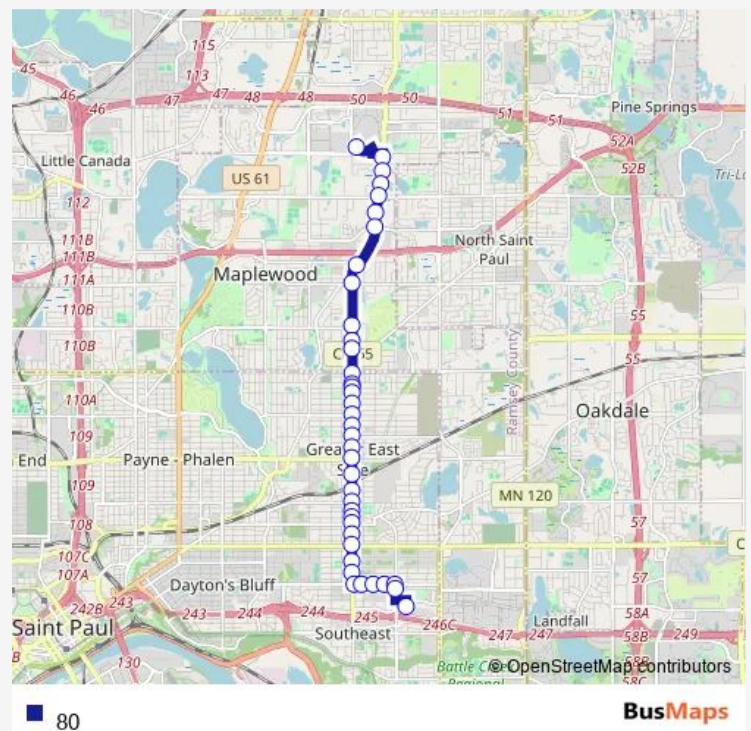

White Bear Ave & Aldrich Arena

White Bear Ave & Ripley Ave

White Bear Ave & Larpenteur Ave

White Bear Ave & Idaho Ave

White Bear Ave & Iowa Ave

White Bear Ave & Hoyt Ave

White Bear Ave & Nebraska Ave

White Bear Ave & Arlington Ave

Wednesday 07:12-19:12

Thursday 07:12-19:12

Friday 07:12-19:12

Saturday 08:12-18:12

Sunday 09:12-18:12

Route info

Direction: Maplewood Mall Transit Center & Gate F

Stops: 39

Trip Duration: 0 hour 22 min

White Bear Ave & Maryland Ave

White Bear Ave & Hazel Park Junior High

White Bear Ave & Ames Ave

White Bear Ave & Case Ave

White Bear Ave & York Ave

White Bear Ave & Stillwater Ave

Sunday 08:42-17:42

Route info

Direction: Sun Ray Transit Center & Gate E

Stops: 43

Trip Duration: 0 hour 22 min

White Bear Ave & Nebraska Ave

White Bear Ave & Hoyt Ave

White Bear Ave & Iowa Ave