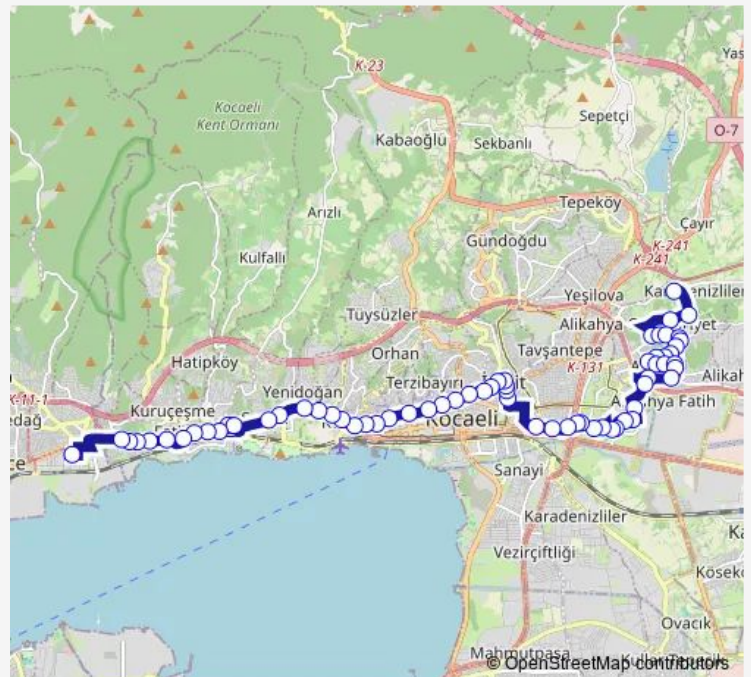

Thursday 06:45-22:15

Friday 06:45-22:15

Saturday 07:15-22:15

Sunday 07:45-22:15

Route info

Direction: Kahve

Stops: 67

Trip Duration: 0 hour 39 min

Stops: 58

Trip Duration: 0 hour 35 min

Rafet Karacan Cad. Valilik

Şehit Rafet Karacan Bulvari

Ağlayan Çınar 1

Demokrasi Caddesi 2

Demokrasi Caddesi 3

Demokrasi Caddesi Hastane 1