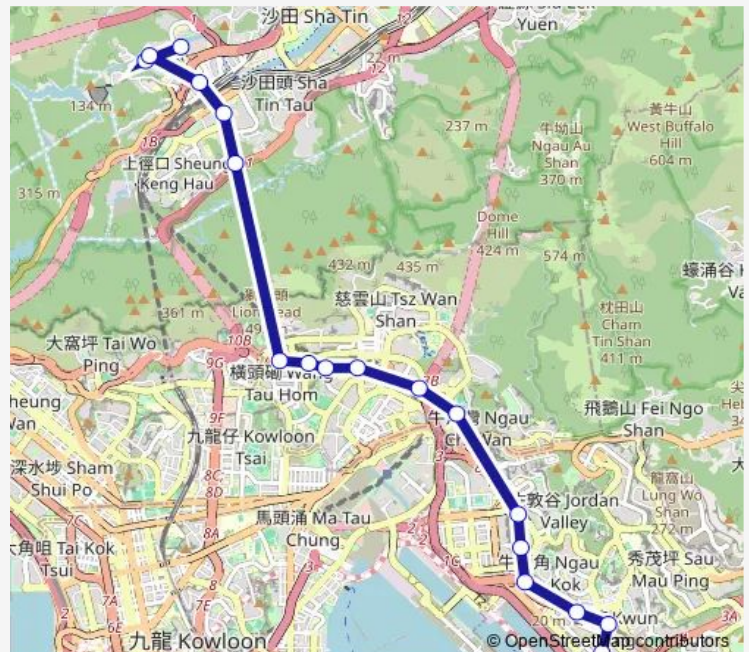

[Ctb] Diamond Hill Station, TAI HOM Road[[Kmb] Diamond Hill Station][Xb] TAI HOM Road Eastbound (Near Sheung Yuen Street) AT Diamond Hill

[Ctb] Ngau CHI WAN Village, Lung Cheung Road[[Kmb] Ngau CHI WAN BBI - Ngau CHI WAN Village

Thursday 06:48-08:10

Friday 06:48-08:10

Saturday 06:50

Sunday —

Route info

Direction: [Ctb] MEI LAM Estate[[Kmb+Ctb] MEI LAM BUS Terminus/
Mei LAM Estate[[Kmb] MEI LAM BUS Terminus][Lwb] MEI LAM BUS Terminus

Stops: 20

Trip Duration: 0 hour 39 min

[Ctb] Kowloon BAY Station, Kwun Tong Road[[Kmb+Ctb] Kowloon BAY Station/
Kowloon BAY Station, Kwun Tong Road[[Kmb] Kowloon BAY Station

[Ctb] Lower Ngau TAU KOK Estate, Kwun Tong Road[[Kmb+Ctb] Lower Ngau TAU KOK Estate/
Lower Ngau TAU KOK Estate, Kwun Tong Road[[Kmb] Lower Ngau TAU KOK Estate