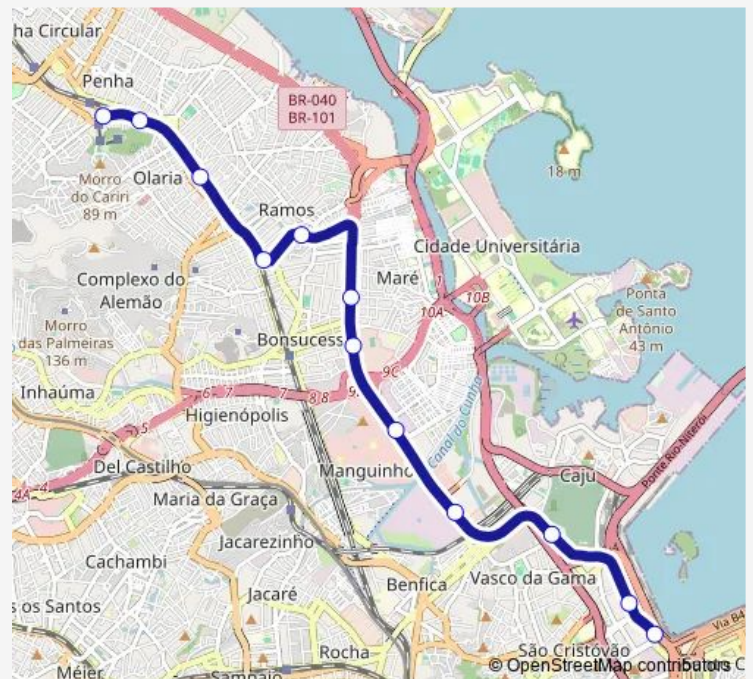

INTO

Terminal Gentileza : Plataforma F1

Route schedule

Penha II — Terminal Gentileza : Plataforma F1

Monday 00:00

Tuesday 00:00

Wednesday 00:00

Thursday 00:00

Friday 00:00

Saturday 00:00

Sunday 00:00

Route info

Direction: Penha II

Stops: 12

Trip Duration: 0 hour 25 min

80 — Penha - Terminal Gentileza