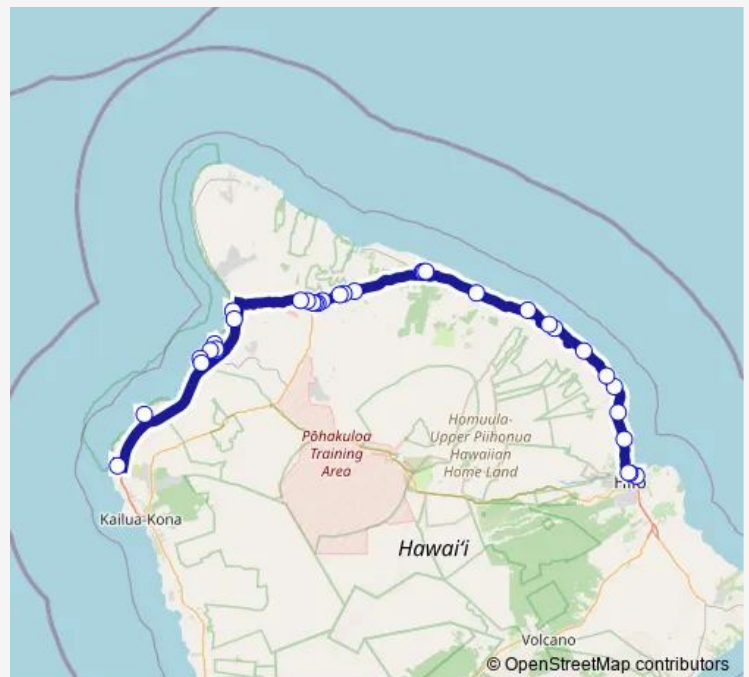

Route schedule

Ellison Onizuka Kona International Airport at Keahole — Hilo Civic Auditorium

Monday	—
Tuesday	13:55-16:35
Wednesday	—
Thursday	—
Friday	—
Saturday	—
Sunday	—

Route info

Direction: Ellison Onizuka Kona International Airport at Keahole

Stops: 33

Trip Duration: 3 hour 8 min

Lakeland Highway 19 @ Mud Lane and Puu Pulehu Loop

Honoka'a Plumeria Street @ Honoka'a Hospital

Honoka'a Akia Street @ Honoka'a Park (across Hauoli Senior Housing)

Honoka'a Mamane Street @ Pakalana Street (nearside)

Paauilo Highway 19 @ Paauilo Mill Road (U.S. Post Office)

Lauapahoehoe Highway 19 @ Old Mamalahoa Highway

Laupahoehoe before turn off to Laupahoehoe Point

Papaaloa Highway 19 @ Kahawailani Place (Overpass)

34 stops

[Open route schedule](#)

Hilo Civic Auditorium

Bayfront Park and Ride (Kamehameha Ave @ Pauahi St)

Mo'oheau Bus Terminal (329 Kamehameha Ave)

Papaikou Highway 19 @ Mill Road

Pepeekeo Highway 19 @ Kuliaimano Road (across from US Post Office)