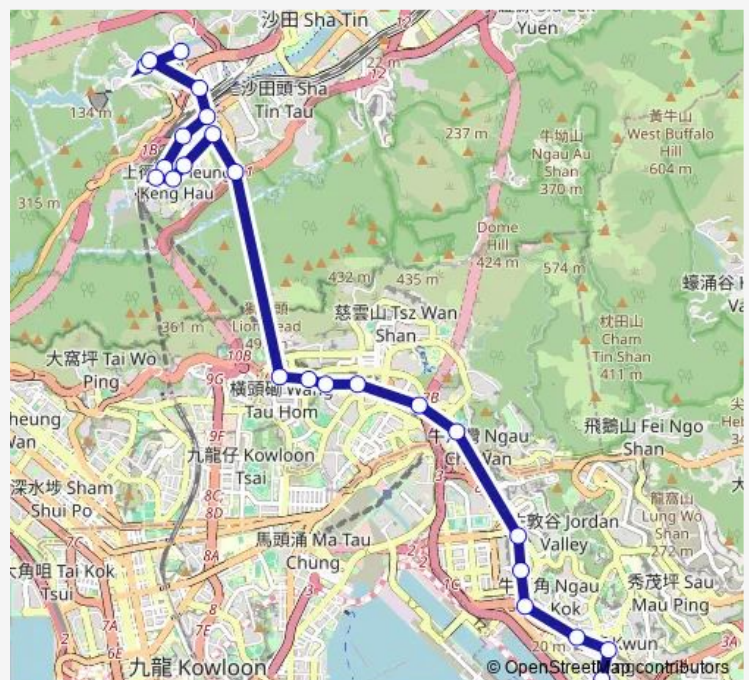

26 stops

[Open route schedule](#)

- [Kmb] Kwun Tong Ferry
- [Kmb] King YIP Street
- [Ctb] Shing YIP Street Rest Garden[[Kmb] Shing YIP Street Rest Garden
- [Ctb] Tsun YIP Lane, Kwun Tong Road[[Kmb] Tsun YIP Lane, Kwun Tong
- [Ctb] Millennium City, Kwun Tong Road[[Kmb] Kwun Tong BBI - Millennium City
- [Kmb] Ting FU Street, Kwun Tong
- [Ctb] Lower Ngau TAU KOK Estate, Kwun Tong Road[[Kmb] Lower Ngau TAU KOK Estate
- [Ctb] Telford Gardens, Kwun Tong Road[[Kmb] Telford Gardens
- [Ctb] Kowloon BAY Station, Kwun Tong Road[[Kmb] Kowloon BAY Station
- [Ctb] KAI TAI Court, Kwun Tong Road[[Kmb+Ctb] KAI TAI Court/
Kai TAI Court, Kwun Tong Road[[Kmb] KAI TAI Court
- [Kmb] Ngau CHI WAI BBI - Hung Ngok House
- [Ctb] Diamond Hill Station, Lung Cheung Road[[Kmb+Ctb] Diamond Hill Station/
Diamond Hill Station, Lung Cheung Road[[Kmb] Diamond Hill Station
- [Kmb+Ctb] Wong TAI SIN BBI - Wong TAI SIN Temple/
Sha TIN Pass Road, Lung Cheung Road[[Kmb] Wong TAI SIN BBI - Wong TAI SIN Temple
- [Ctb] Morse Park Swimming Pool, Lung Cheung Road[[Kmb+Ctb] Morse Park Swimming Pool/
Morse

Route info

Direction: [Kmb] Kwun Tong Ferry

Stops: 26

Trip Duration: 0 hour 48 min

■ 80 — MEI LAM - Kwun Tong Ferry

Park Swimming Pool, Lung Cheung Road[[Kmb] Morse
Park Swimming Pool

[Ctb] P.H.C. Wing Kwong College, Lung Chung
Road[[Kmb] Wing Kwong College