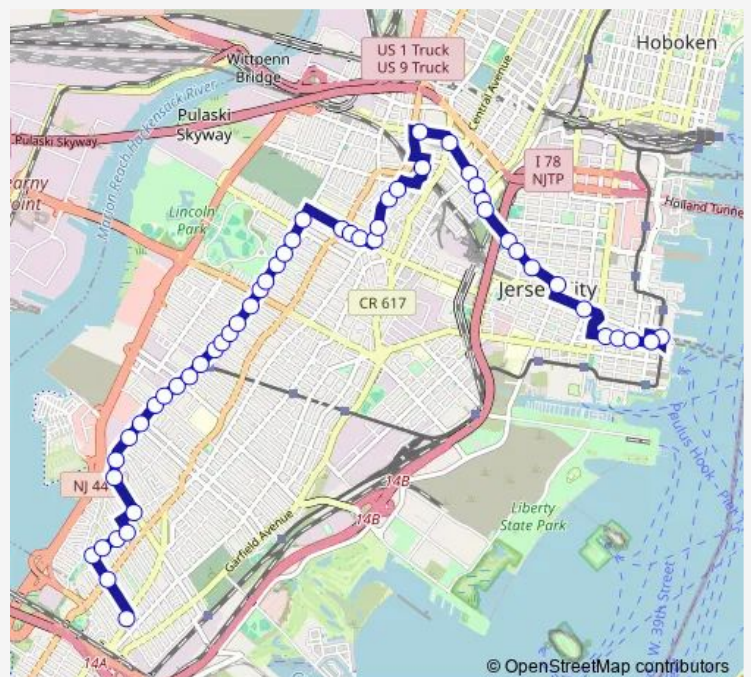

West Side AVE AT Fairmount Ave

### Route schedule

Montgomery ST AT Greene St — OLD BERGEN RD AT Gates Ave

Monday	04:59-00:45 <sup>+1</sup>
Tuesday	04:59-00:45 <sup>+1</sup>
Wednesday	04:59-00:45 <sup>+1</sup>
Thursday	04:59-00:45 <sup>+1</sup>
Friday	04:59-00:45 <sup>+1</sup>
Saturday	06:10-00:50 <sup>+1</sup>
Sunday	06:15-23:00

### Route info

Direction: Montgomery ST AT Greene St

Stops: 46

Trip Duration: 0 hour 43 min

West Side AVE AT Gautier Ave

West Side AVE AT Kensington Ave

West Side AVE AT Gifford Ave

West Side AVE AT Harrison Ave