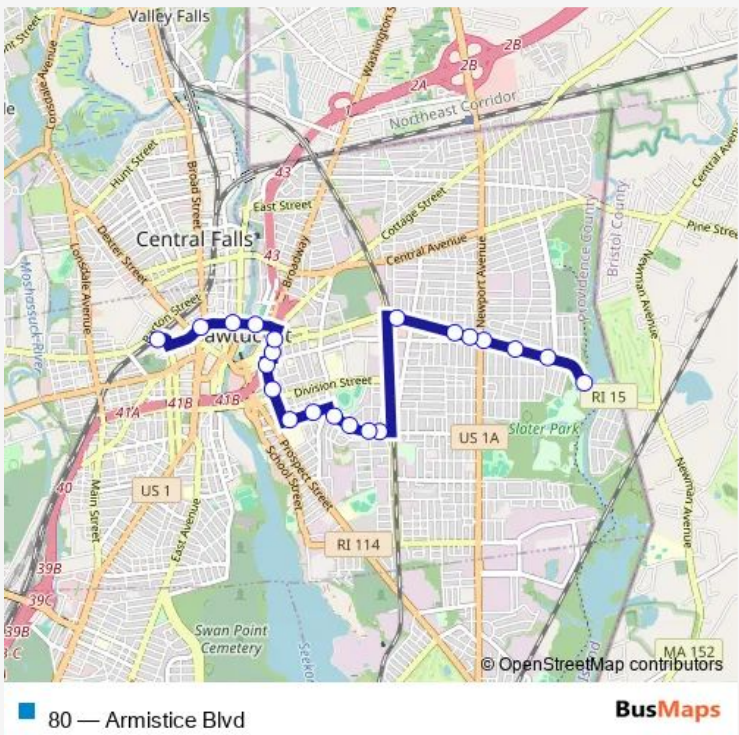

## Bus 80 Armistice Blvd

[Go to website](#)

**Direction**  
 Slater Park (Armistice Blvd) — Pawtucket-Central Falls Transit Center (Stop B)

21 stops

[Open route schedule](#)

- Slater Park (Armistice Blvd)
- Armistice after Daggett
- Armistice after Orient
- Armistice & Newport
- Armistice after Littlefield
- Armistice before Perrin
- Armistice & York (after Alden)
- Columbus & George Bennett (before Birch)
- Columbus opposite Memorial
- Columbus opposite Orth
- Columbus opposite Stephanie
- Pond after Arch
- Memorial Hospital
- Summit before Johnson
- Summit before Walcott
- Underwood after Walcott
- Underwood before Grove
- Exchange at Tolman High School
- Exchange after Roosevelt
- Goff Avenue
- Pawtucket-Central Falls Transit Center (Stop B)

Route info

Direction: Slater Park (Armistice Blvd)

Stops: 21

Trip Duration: 0 hour 19 min

## Direction

Pawtucket-Central Falls Transit Center (Stop B) — Slater Park (Armistice Blvd)

23 stops

[Open route schedule](#)

Pawtucket-Central Falls Transit Center (Stop B)

Exchange after Broad

Roosevelt Avenue

## Route info

Direction: Pawtucket-Central Falls Transit Center (Stop B)

Stops: 23

Trip Duration: 0 hour 17 min

80 Bus time schedules and route maps are available in an offline PDF at [busmaps.com](https://busmaps.com). Use the [busmaps.com](https://busmaps.com) website to see live bus times, train schedule or subway schedule, and step-by-step directions for all public transit in Providence