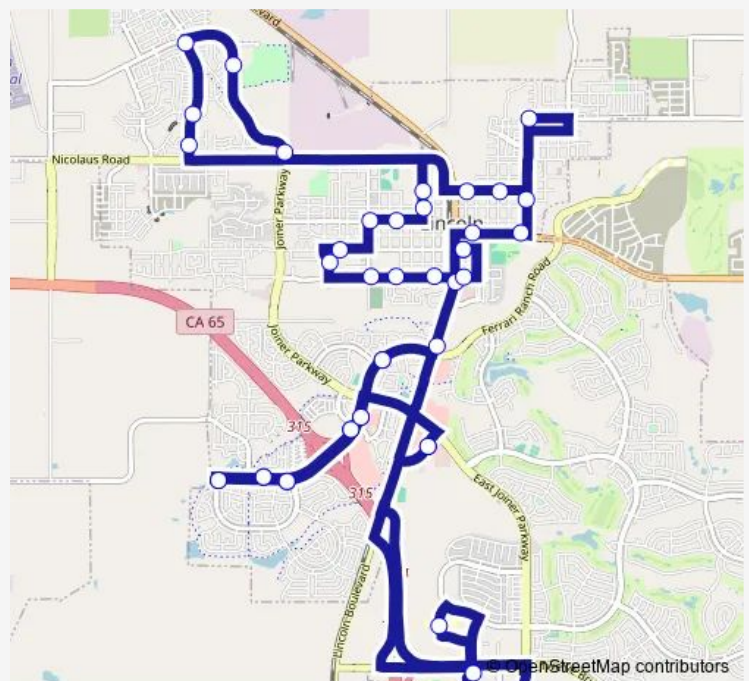

Ferrari Ranch Rd & Groveland Ln

Ferrari Ranch Rd & Kensington Ln

Lincoln Blvd & Ferrari Ranch Rd

Lincoln Blvd & 1st St

3rd St & F St (Walmart)

1st St & F St

Route schedule

Twelve Bridges Middle School (Wilson Park) — 3rd St & F St (Walmart)

Monday	14:15
Tuesday	15:15
Wednesday	15:15
Thursday	15:15
Friday	15:15
Saturday	—
Sunday	—

Route info

Direction: Twelve Bridges Middle School (Wilson Park)

Stops: 42

Trip Duration: 1 hour 31 min

80 — Lincoln Circulator Overflow

Ferrari Ranch Rd after Danbury

Ferrari Ranch Rd & Groveland Ln (Southbound)

Route schedule

Nicolaus and Joiner — Kaiser Lincoln (South Entrance)

Monday 07:00

Tuesday 07:00

Wednesday 07:00

Thursday 07:00

Friday 07:00

Saturday —

Sunday —

Route info

Direction: Nicolaus and Joiner

Stops: 31

Trip Duration: 1 hour 0 min

Ferrari Ranch Rd & Sorrento Pkwy