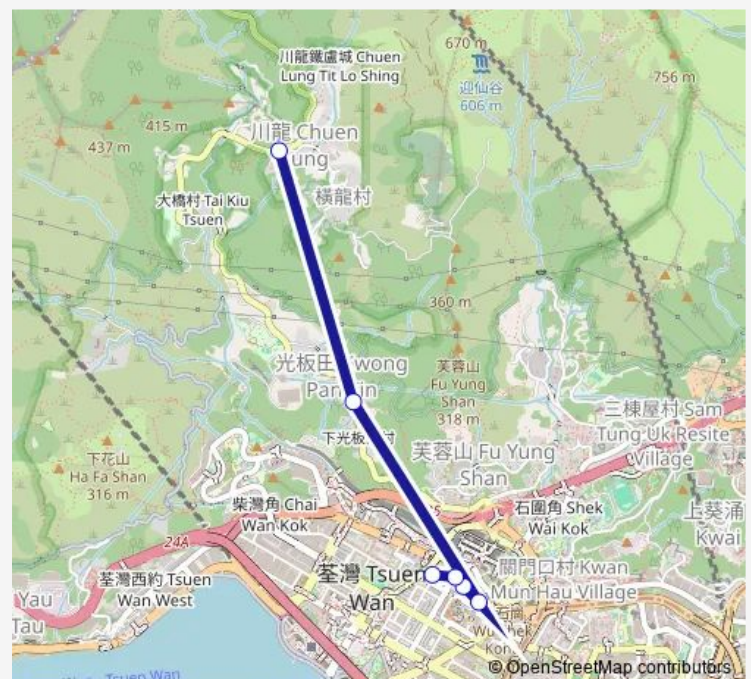

Bus 80 Tsuen WAN (Chuen Lung Street) - Chuen Lung

[Go to website](#)

Direction

Tsuen WAN (Chuen Lung Street) — Chuen Lung

3 stops

[Open route schedule](#)

Tsuen WAN (Chuen Lung Street)

Route Twisk Opposite TO THE BUS LAY-BY Near THE Cliveden

Chuen Lung

Route schedule

Tsuen WAN (Chuen Lung Street) — Chuen Lung

Monday	06:00-23:55
Tuesday	06:00-23:55
Wednesday	06:00-23:55
Thursday	06:00-23:55
Friday	06:00-23:55
Saturday	06:00-23:35
Sunday	06:00-23:35

Route info

Direction: Tsuen WAN (Chuen Lung Street)

Stops: 3

Trip Duration: 0 hour 15 min

80 — Tsuen WAN (Chuen Lung Street) - Chuen Lung

Direction

Chuen Lung — Tsuen WAN (Chuen Lung Street)

6 stops

[Open route schedule](#)

Chuen Lung

Route Twisk AT THE BUS LAY-BY Near THE Cliveden

Castle Peak Road-Tsuen WAN Near YAN Chai Hospital
Chau Cheuk Ming School OF Nursing|Castle Peak Road-Tsuen WAN Outside Maurine Grantham Health Centre|Castle Peak Road-Tsuen WAN Near KAM MUN HAU Garden