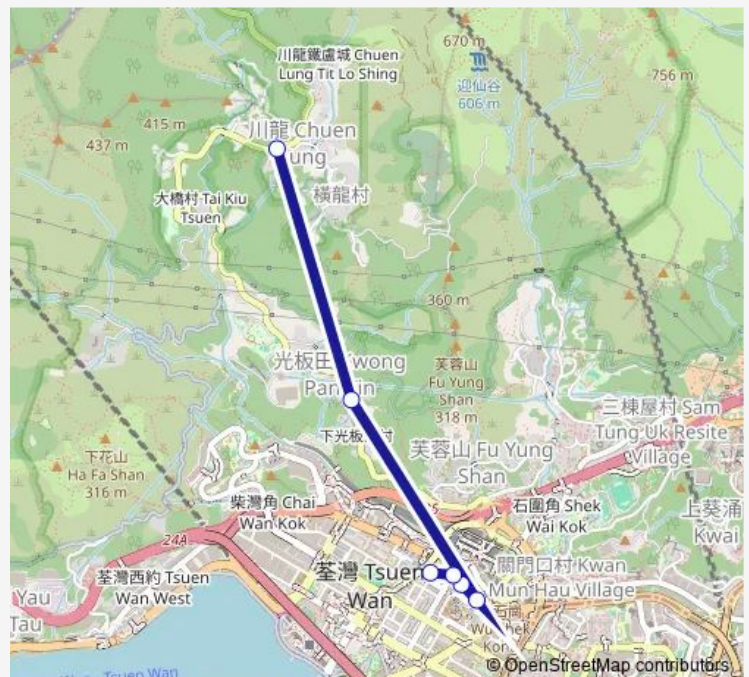

Bus 80 Tsuen WAN (Chuen Lung Street) - Chuen Lung

[Go to website](#)

Direction

TSUEN WAN (CHUEN LUNG STREET) — CHUEN LUNG

3 stops

[Open route schedule](#)

TSUEN WAN (CHUEN LUNG STREET)

ROUTE TWISK OPPOSITE TO THE BUS LAY-BY NEAR THE CLIVEDEN

CHUEN LUNG

Route schedule

TSUEN WAN (CHUEN LUNG STREET) — CHUEN LUNG

Monday	06:00-23:55
Tuesday	06:00-23:55
Wednesday	06:00-23:55
Thursday	06:00-23:55
Friday	06:00-23:55
Saturday	06:00-23:35
Sunday	06:00-23:35

Route info

Direction: TSUEN WAN (CHUEN LUNG STREET)

Stops: 3

Trip Duration: 0 hour 15 min

■ 80 — Tsuen WAN (Chuen Lung Street) - Chuen Lung

Direction

CHUEN LUNG — TSUEN WAN (CHUEN LUNG STREET)

6 stops

[Open route schedule](#)

CHUEN LUNG

ROUTE TWISK AT THE BUS LAY-BY NEAR THE CLIVEDEN

CASTLE PEAK ROAD-TSUEN WAN NEAR YAN CHAI HOSPITAL CHAU CHEUK MING SCHOOL OF NURSING|CASTLE PEAK ROAD-TSUEN WAN OUTSIDE MAURINE GRANTHAM HEALTH CENTRE|CASTLE PEAK ROAD-TSUEN WAN NEAR KAM MUN HAU GARDEN