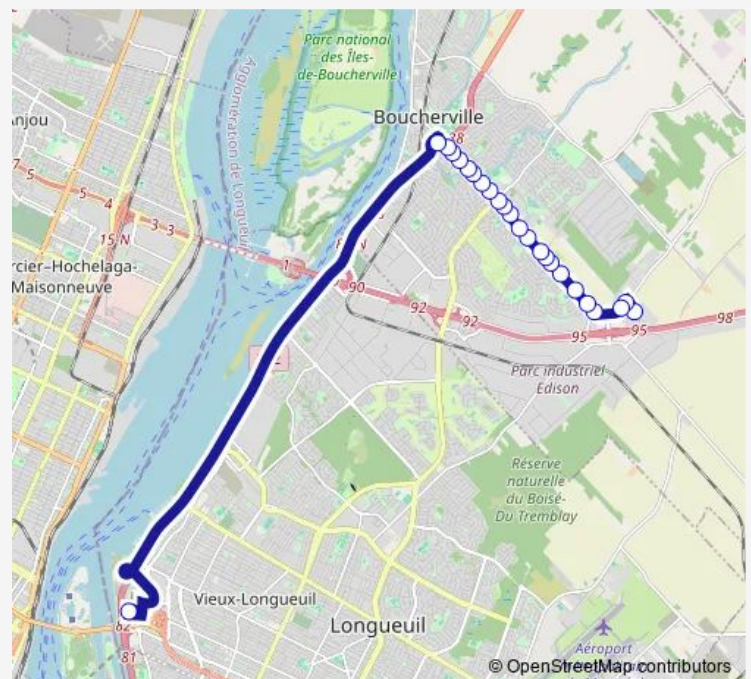

De Montarville / Jacques-Cartier

De Montarville / François-Gravé

De Montarville / François-Gravé

De Montarville / Samuel-De Champlain

Route schedule

ch. Carrefour de la Rive-Sud / Bâton Rouge — Terminus Longueuil

Monday	05:41-00:23 ⁺¹
Tuesday	05:41-00:23 ⁺¹
Wednesday	05:41-00:23 ⁺¹
Thursday	05:41-00:23 ⁺¹
Friday	05:41-00:23 ⁺¹
Saturday	06:45-00:45 ⁺¹
Sunday	06:44-00:46 ⁺¹

Route info

Direction: ch. Carrefour de la Rive-Sud / Bâton Rouge

Stops: 24

Trip Duration: 0 hour 25 min

80 — De Montarville / Carrefour de la Rive-Sud

De Montarville / rte 132 E.

Terminus De Montarville

Terminus Longueuil

Direction

Terminus Longueuil — ch. Carrefour de la Rive-Sud /
Bâton Rouge

Thursday 05:42-24:00

Friday 05:42-24:00

Saturday 06:20-00:20⁺¹

Sunday 06:20-00:20⁺¹

Route info

Direction: Terminus Longueuil

Stops: 26

Trip Duration: 0 hour 23 min