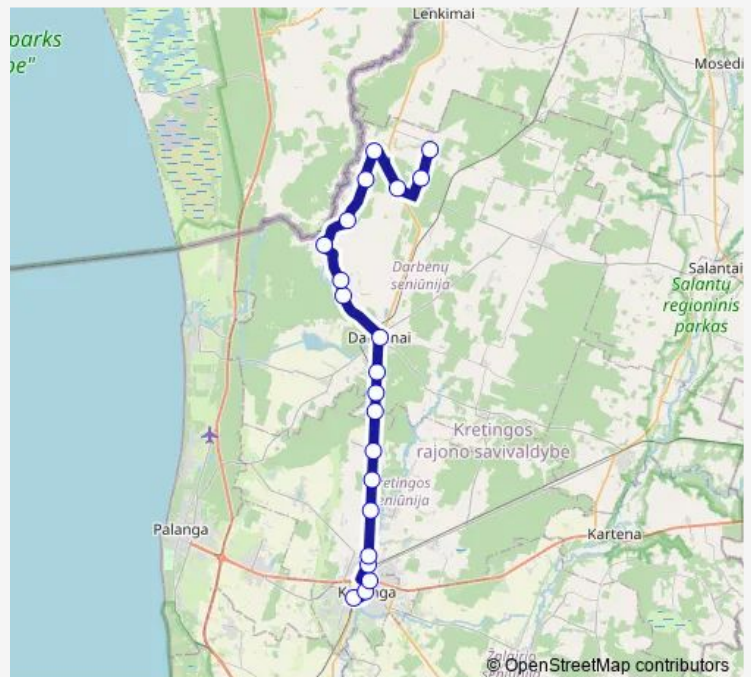

Benaičiai

Kiaupiškė

Naujoji Įpiltis

Route schedule

Kretingos autobusų stotis — Naujoji Įpiltis

Monday	15:05
Tuesday	14:35
Wednesday	15:05
Thursday	15:05
Friday	14:35
Saturday	—
Sunday	10:50

Route info

Direction: Kretingos autobusų stotis

Stops: 21

Trip Duration: 1 hour 25 min

80 — Kretinga-Laukžemė-N. Įpiltis

80 Bus time schedules and route maps are available in an offline PDF at busmaps.com. Use the busmaps.com website to see live bus times, train schedule or subway schedule, and step-by-step directions for all public transit in Kretinga