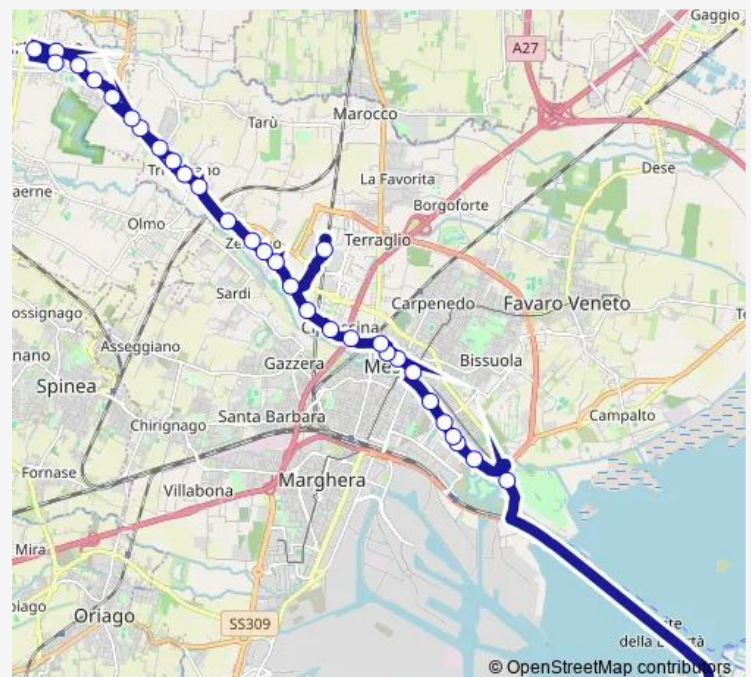

Zelarino Municipio

Zelarino Chiesa

Zelarino Carpaccio

Route schedule

Martellago — Venezia

Monday 06:35-07:00

Tuesday 06:35-07:00

Wednesday 06:35-07:00

Thursday 06:35-07:00

Friday 06:35-07:00

Saturday 06:35-07:00

Sunday —

Route info

Direction: Martellago

Stops: 36

Trip Duration: 0 hour 40 min

80 — Venezia - Martellago

Castellana Marzenego

Castellana Bellotto

Castellana Piazzetta

Castellana Cipressina

Castellana Santa Chiara

Einaudi Castelveccchio

San Rocco Bruno