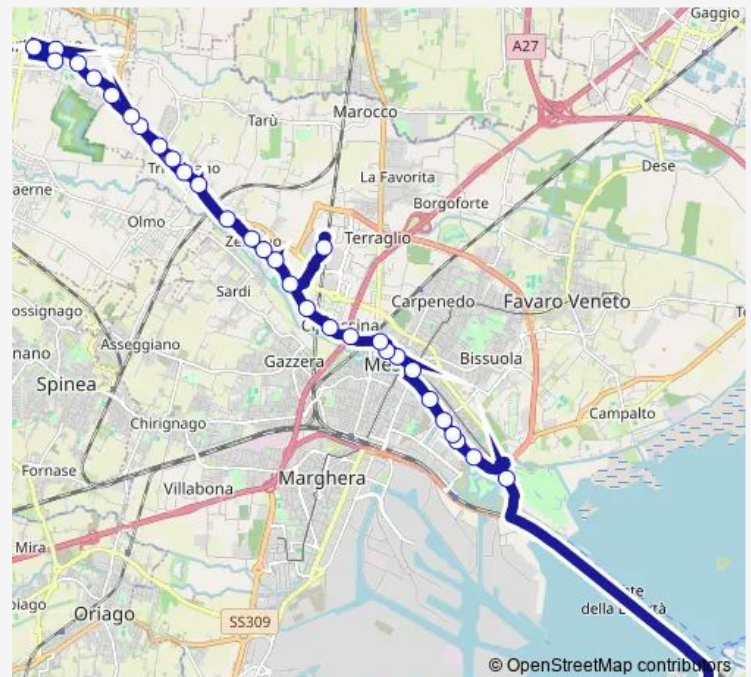

### Route schedule

Martellago — Venezia

Monday 07:35-09:05

Tuesday 07:35-09:05

Wednesday 07:35-09:05

Thursday 07:35-09:05

Friday 07:35-09:05

Saturday 07:35-09:05

### Route info

Direction: Martellago

Stops: 32

Trip Duration: 0 hour 40 min

80 — Venezia - Martellago

BusMaps

Castellana Santa Chiara

Einaudi Castelvechio