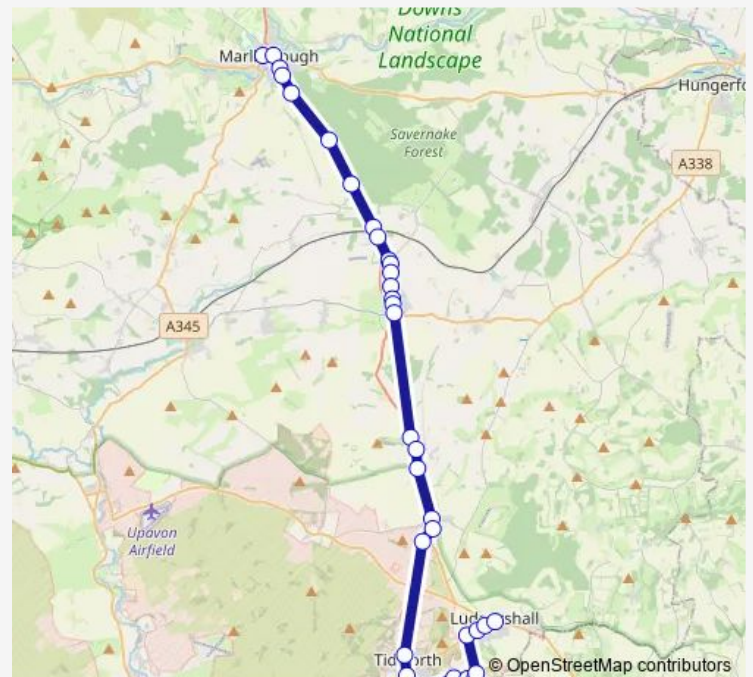

Thursday 15:15

Friday 15:15

Saturday —

Sunday —

Route info

Direction: Ladbrokes

Stops: 27

Trip Duration: 0 hour 53 min

80 — Marlborough - Ludgershall

BusMaps

High Street

Blue Lion

The Knapp Close

Connolly Way

Trinity View Road

Tesco Superstore