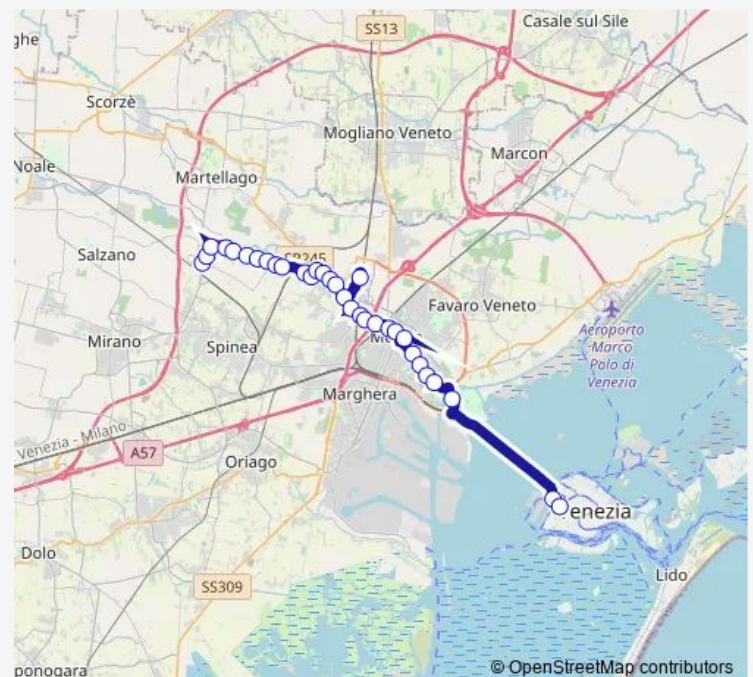

Thursday 07:10-07:50

Friday 07:10-07:50

Saturday 07:50

Sunday —

Route info

Direction: Maerne Fs

Stops: 32

Trip Duration: 0 hour 39 min

80 — Maerne FS - Venezia

Castellana Santa Chiara

Einaudi Castelvechio

San Rocco Bruno

Mestre Centro B7

Forte Marghera Gerlin

Forte Marghera Hermada

Forte Marghera Moretti