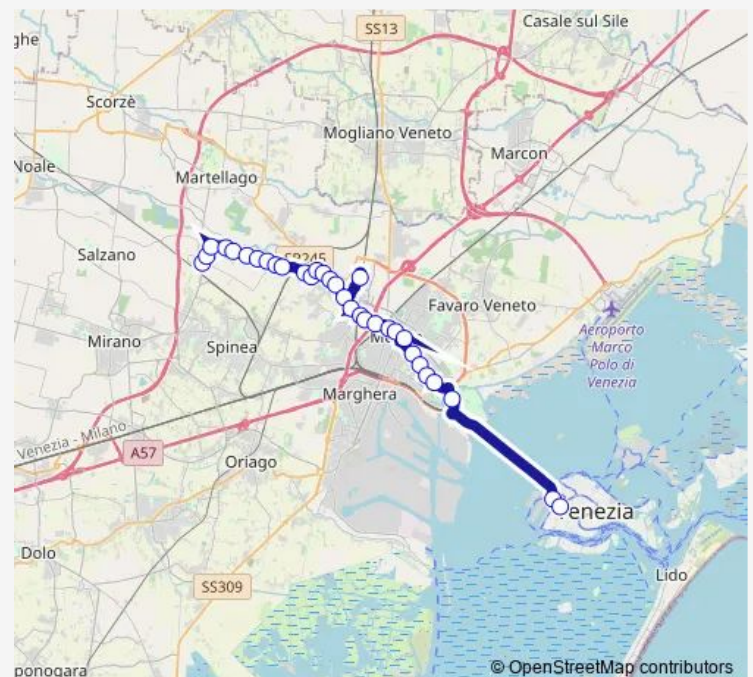

Thursday 07:10-07:50

Friday 07:10-07:50

Saturday 07:50

Sunday —

Route info

Direction: Maerne Fs

Stops: 32

Trip Duration: 0 hour 39 min

80 — Maerne FS - Venezia

Castellana Santa Chiara

Einaudi Castelvechio

San Rocco Bruno

Mestre Centro B7

Forte Marghera Gerlin

Forte Marghera Hermada

Forte Marghera Moretti