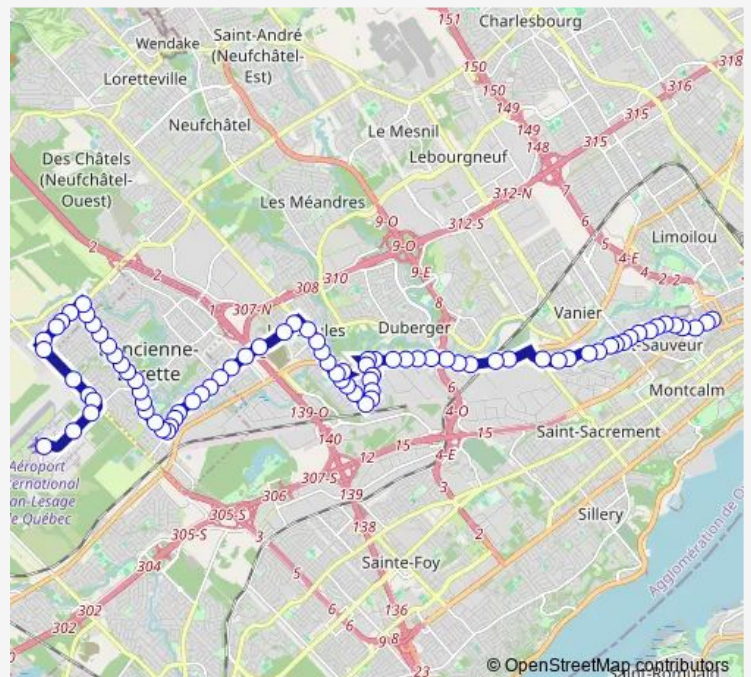

du Haut-Bord

### Route schedule

Dorchester — Aéroport

Monday	06:15-00:25 <sup>+1</sup>
Tuesday	06:15-00:25 <sup>+1</sup>
Wednesday	06:15-00:25 <sup>+1</sup>
Thursday	06:15-00:25 <sup>+1</sup>
Friday	06:15-00:25 <sup>+1</sup>
Saturday	06:25-00:26 <sup>+1</sup>
Sunday	06:25-00:26 <sup>+1</sup>

### Route info

Direction: Dorchester

Stops: 82

Trip Duration: 0 hour 51 min

W.-Hamel/4455

Côté

Central

Lachance