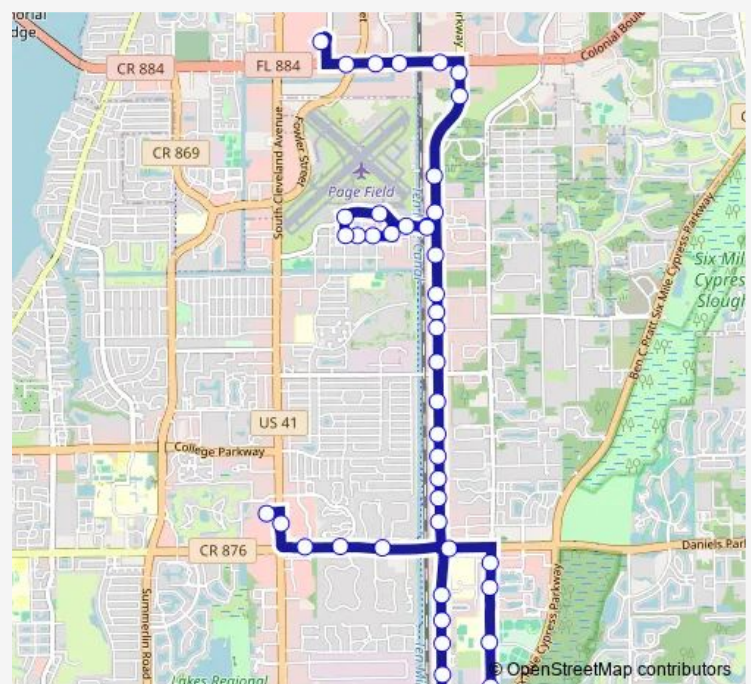

Center RD @ 3RD St

Center RD @ 2ND St

Second ST @ Danley Dr

Danley DR @ 4TH St

Danley DR @ 6TH St

Danley DR @ Metro Pkwy-Eb

Metro Pkwy @ Metro Plantation RD-Sb

Metro Pkwy @ ARC WAY-Sb

### Route schedule

Edison Mall Transfer Ctr — South Fort Myers Transfer/P&R

Monday 07:36-18:55

Tuesday 07:36-18:55

Wednesday 07:36-18:55

Thursday 07:36-18:55

Friday 07:36-18:55

Saturday —

### Route info

Direction: Edison Mall Transfer Ctr

Stops: 44

Trip Duration: 0 hour 38 min

80 — Route 80

Metro Pkwy @ Topaz CT-Sb

Metro Pkwy @ Crystal DR-Sb2

Metro Pkwy @ Crystal DR-Sb1

## Route info

Direction: South Fort Myers Transfer/P&R

Stops: 50

Trip Duration: 0 hour 50 min

Metro Pkwy @ Metro Plantation RD-Nb

Danley DR @ Metro Pkwy-Wb

5TH @ Center Rd

Center RD @ 4TH St