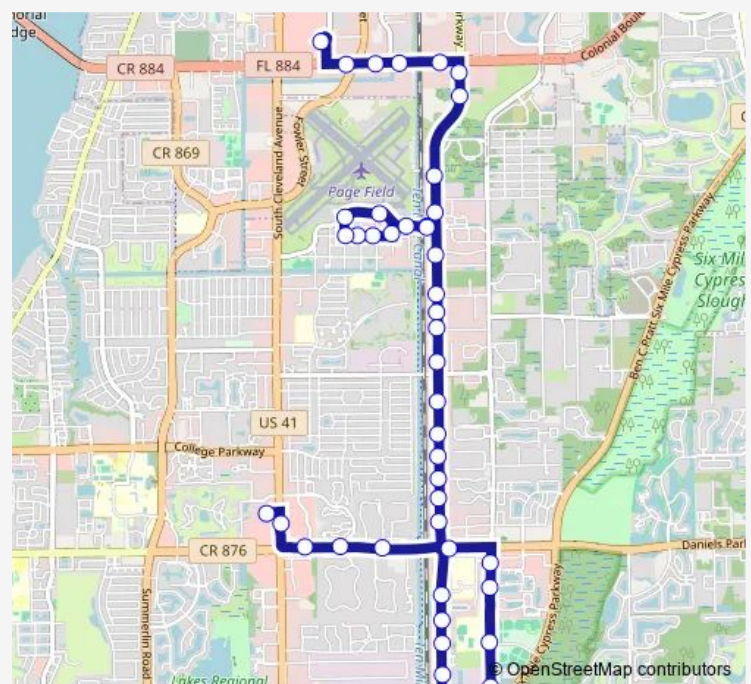

5TH @ Center Rd

Center RD @ 4TH St

Center RD @ 3RD St

Center RD @ 2ND St

Second ST @ Danley Dr

Danley DR @ 4TH St

Danley DR @ 6TH St

Danley DR @ Metro Pkwy-Eb

Thursday 07:36-18:55

Friday 07:36-18:55

Saturday —

Sunday —

Route info

Direction: Edison Mall Transfer Ctr

Stops: 44

Trip Duration: 0 hour 38 min

80 — Route 80

Metro Pkwy @ Topaz CT-Sb

Metro Pkwy @ Crystal DR-Sb2

Metro Pkwy @ Crystal DR-Sb1

Metro Pkwy @ E Pine Pkwy-Sb1

Metro Pkwy @ E Pine Pkwy-Sb2

Metro Pkwy @ E Pine Pkwy-Sb3

Metro Pkwy @ E Pine Pkwy

Route info

Direction: South Fort Myers Transfer/P&R

Stops: 50

Trip Duration: 0 hour 50 min

Metro Pkwy @ Metro Plantation RD-Nb

Danley DR @ Metro Pkwy-Wb

5TH @ Center Rd

Center RD @ 4TH St