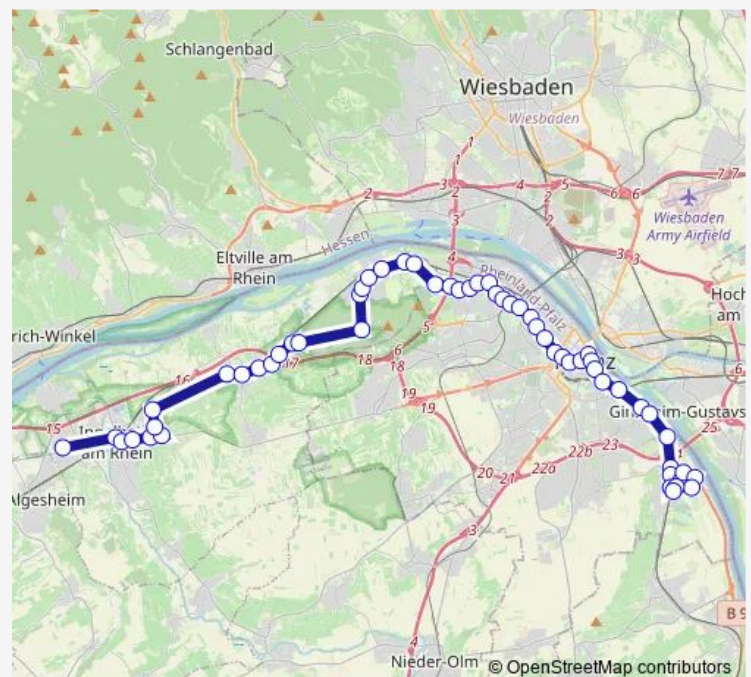

### Route info

Direction: Ingelheim-West, IGS/Mgh

Stops: 19

Trip Duration: 0 hour 47 min