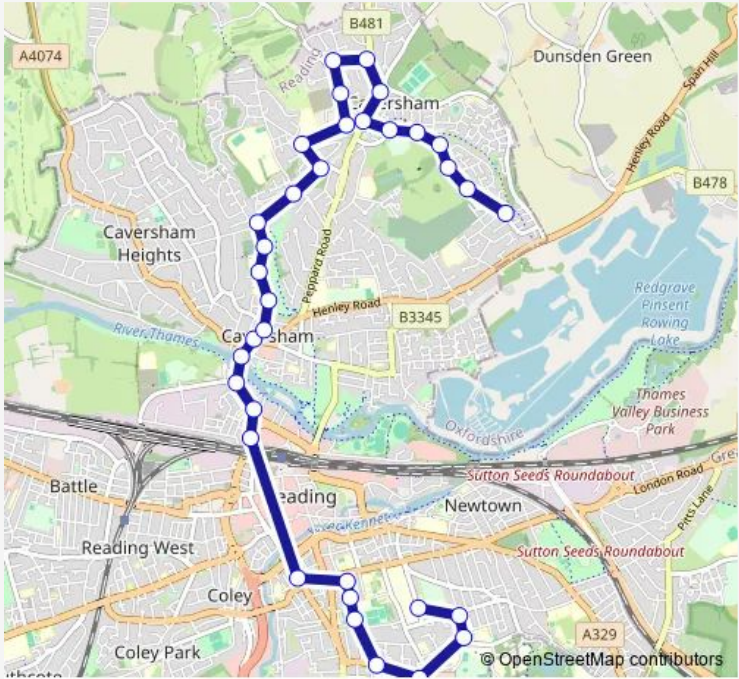

Bus 80 Caversham Park Village - Royal Berkshire Hospital via Abbey School, Reading School, St Josephs College

[Go to website](#)

Direction
 RBH South Wing — Earlsfield Close
 34 stops
[Open route schedule](#)

Route schedule
 RBH South Wing — Earlsfield Close

Monday	15:44
Tuesday	15:44
Wednesday	15:44
Thursday	15:44
Friday	15:44
Saturday	—
Sunday	—

Route info
 Direction: RBH South Wing
 Stops: 34
 Trip Duration: 0 hour 50 min

Cavendish Road

Barnard Close

Ariel View

Milestone Centre

Montpelier Drive

Galsworthy Drive

Earlsfield Close

Direction

Wednesday 07:04

Thursday 07:04

Friday 07:04

Saturday —

Sunday —

Route info

Direction: Devon Drive

Stops: 34