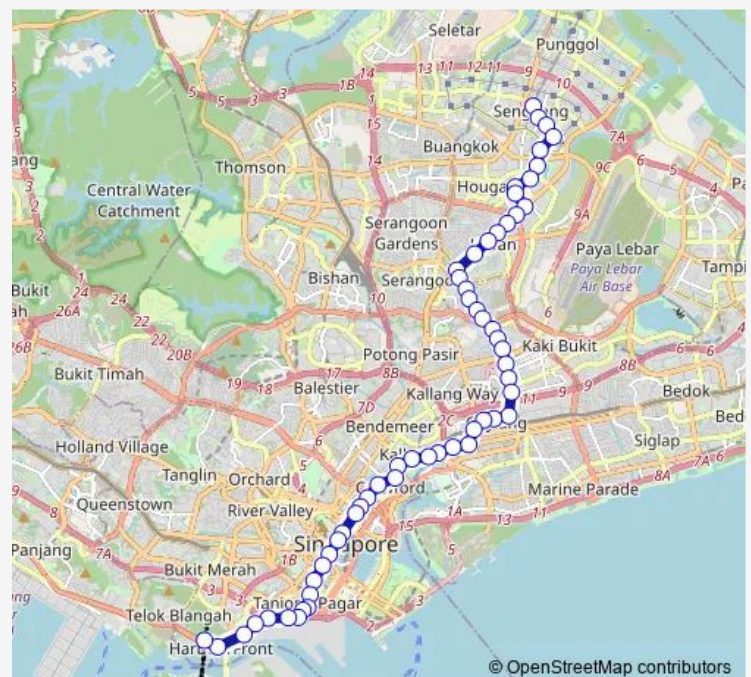

### Route schedule

Sengkang Int — Harbourfront Int

Monday 05:15

Tuesday 05:15

Wednesday 05:15

Thursday 05:15

Friday 05:15

Saturday 05:15

### Route info

Direction: Sengkang Int

Stops: 57

Trip Duration: 1 hour 32 min

80

BusMaps

Opp Paya Lebar St

Opp Asiawide Ind Bldg