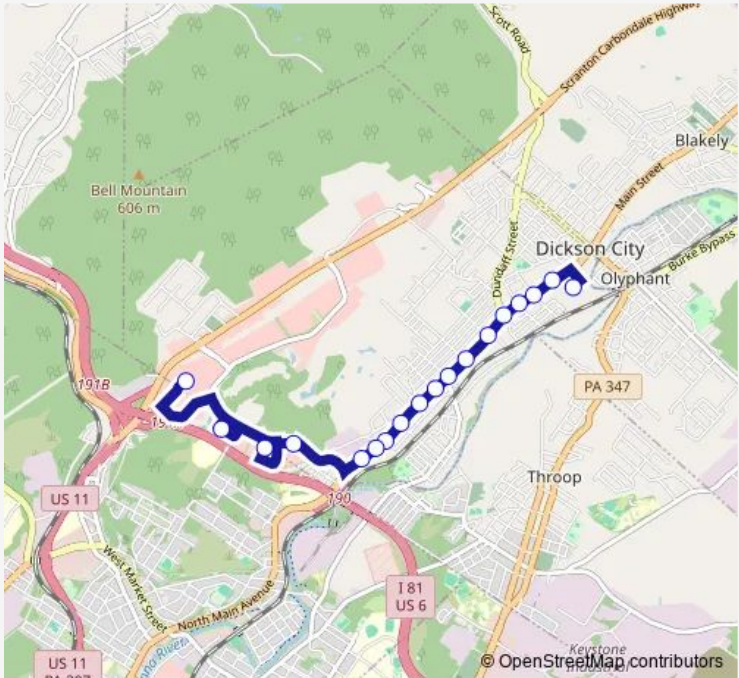

## Bus 80 Commerce Loop

[Go to website](#)

**Direction**  
 Giant Dickson — Viewmont Mall  
 18 stops  
[Open route schedule](#)

- Giant Dickson
- 1505 Main ST I
- Main Pncost I
- Main Mary I
- Main Dundaff I
- Main Jermyn I
- Main Jacksn I
- Dickson Corners
- Main Hllstd I
- Main Grier I
- Main Bowman I
- Main Shaffer I
- RED Line TOW I
- Commercial ST I
- Lowes
- Sams Club
- Best Buy
- Viewmont Mall

Route info  
 Direction: Giant Dickson  
 Stops: 18  
 Trip Duration: 0 hour 30 min

80 — Commerce Loop

**Direction**

Viewmont Mall — Giant Dickson

20 stops

[Open route schedule](#)

Viewmont Mall

Best Buy

## Route schedule

Viewmont Mall — Giant Dickson

Monday 07:15-17:15

Tuesday 07:15-17:15

Wednesday 07:15-17:15

Thursday 07:15-17:15

Friday 07:15-17:15

Saturday 08:15-17:15

## Route info

Direction: Viewmont Mall

Stops: 20

Trip Duration: 0 hour 25 min

80 Bus time schedules and route maps are available in an offline PDF at [busmaps.com](http://busmaps.com). Use the [busmaps.com](http://busmaps.com) website to see live bus times, train schedule or subway schedule, and step-by-step directions for all public transit in Scranton