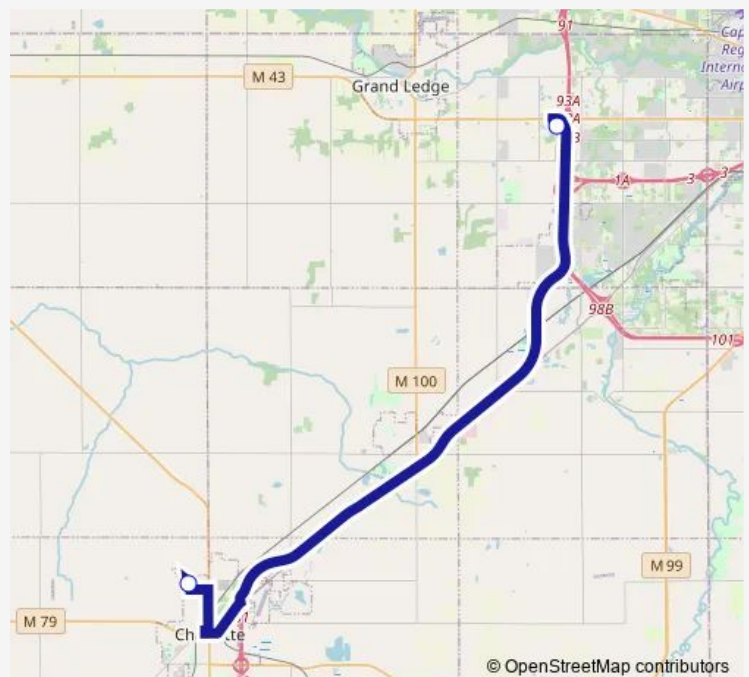

### Direction

SBD Marketplace past Saginaw Hwy — Eaton County Courthouse

2 stops

[Open route schedule](#)

SBD Marketplace past Saginaw Hwy

Eaton County Courthouse

### Route schedule

SBD Marketplace past Saginaw Hwy — Eaton County Courthouse

Monday	11:30
Tuesday	06:30-18:30
Wednesday	—
Thursday	06:30-18:30
Friday	—
Saturday	08:30-16:30
Sunday	—

### Route info

Direction: SBD Marketplace past Saginaw Hwy

Stops: 2

Trip Duration: 0 hour 30 min

80 — Charlotte Connector

**Direction**

Eaton County Courthouse — SBD Marketplace past Saginaw Hwy

2 stops

[Open route schedule](#)

Eaton County Courthouse

SBD Marketplace past Saginaw Hwy

**Route schedule**

Eaton County Courthouse — SBD Marketplace past Saginaw Hwy

Monday 10:00-13:00

---

Tuesday 06:00