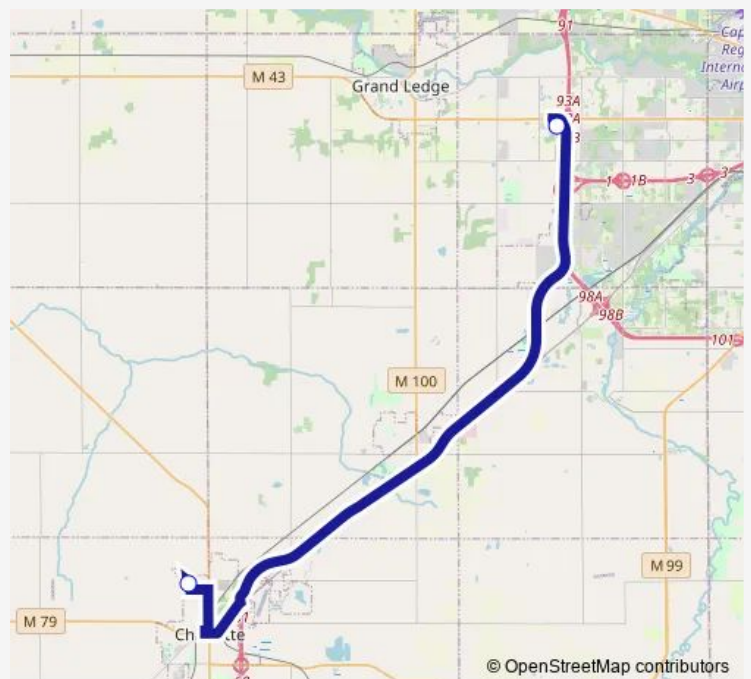

### Direction

SBD Marketplace past Saginaw Hwy — Eaton County Courthouse

2 stops

[Open route schedule](#)

SBD Marketplace past Saginaw Hwy

Eaton County Courthouse

### Route schedule

SBD Marketplace past Saginaw Hwy — Eaton County Courthouse

Monday	06:30-16:30
Tuesday	06:30-18:30
Wednesday	09:30-18:30
Thursday	06:30-12:30
Friday	06:30-16:30
Saturday	12:30
Sunday	—

### Route info

Direction: SBD Marketplace past Saginaw Hwy

Stops: 2

Trip Duration: 0 hour 30 min

80 — Charlotte Connector

**Direction**

Eaton County Courthouse — SBD Marketplace past Saginaw Hwy

2 stops

[Open route schedule](#)

Eaton County Courthouse

SBD Marketplace past Saginaw Hwy