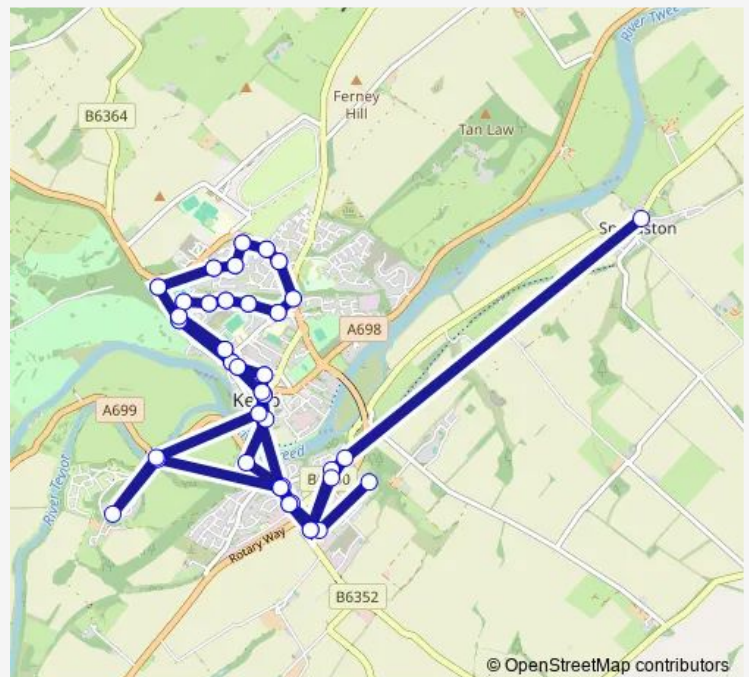

Maxmill Park

Sprouston Rd

Ednam House Hotel

Woodmarket Bus Shelter

Inch Road

Orchard Park

Angraflat Road

Mercers Court

Thursday 08:00-17:05

Friday 08:00-17:05

Saturday 08:00-17:05

Sunday —

Route info

Direction: Plexus

Stops: 61

Trip Duration: 1 hour 4 min