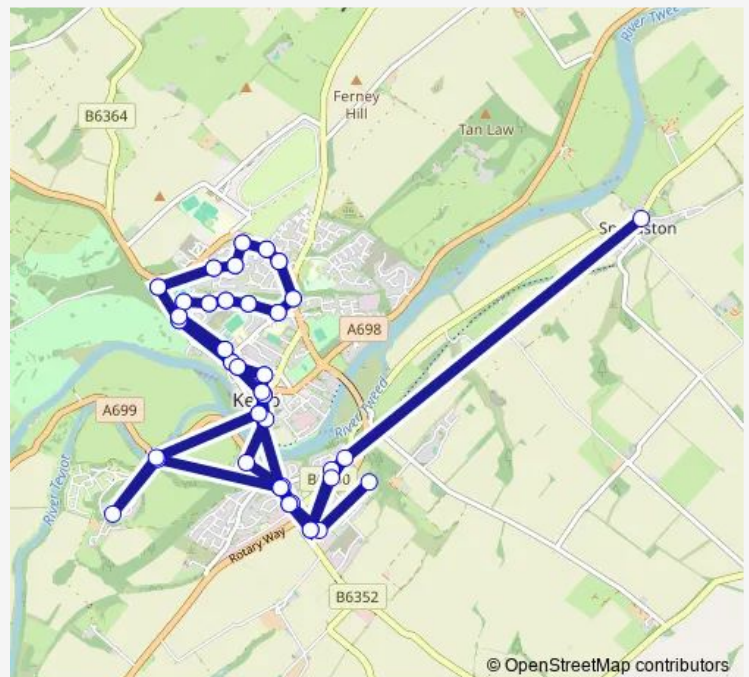

Maxmill Park

Sprouston Rd

Ednam House Hotel

Woodmarket Bus Shelter

Inch Road

Orchard Park

Angraflat Road

Mercers Court

Thursday 08:00-17:05

Friday 08:00-17:05

Saturday 08:00-17:05

Sunday —

Route info

Direction: Plexus

Stops: 61

Trip Duration: 1 hour 4 min