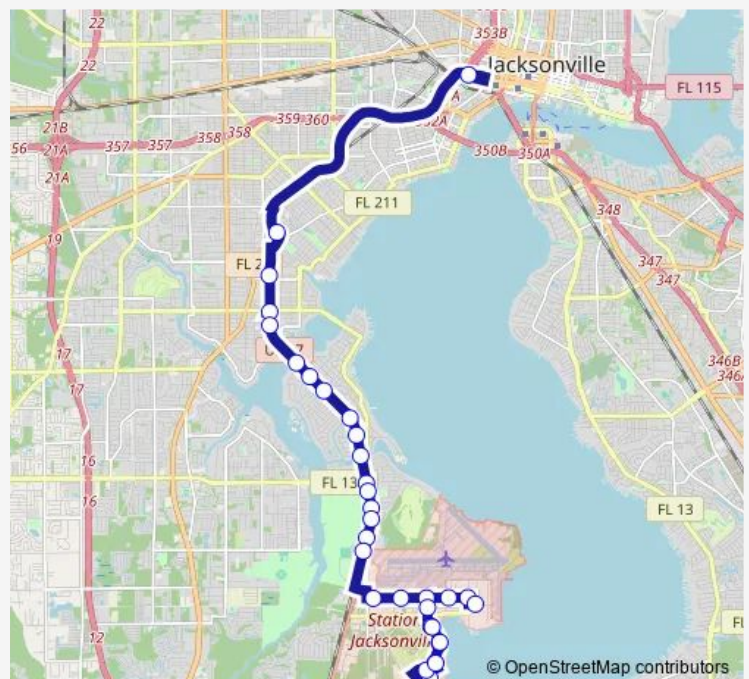

Thursday 05:15-06:30

Friday 05:15-06:30

Saturday —

Sunday —

Route info

Direction: Jrtc Bay A

Stops: 32

Trip Duration: 0 hour 44 min

80 — NAS Shuttle

7252 Mustin Rd

Mustin Rd + Neff Cir

NAS Hospital

Miles St + Broccolo St

Mustin Rd + Neff Cir

Mustin Rd + Brick Rd

7029 Mustin Rd

Mustin Rd + Enterprise Ave

Saratoga Ave + Ajax St

Saratoga Ave + Ranger St

Wasp St + Enterprise Ave

Direction

Saratoga Ave + Biscayne St — Jrtc Bay A

39 stops

[Open route schedule](#)

Saturday —

Sunday —

Route info

Direction: Saratoga Ave + Biscayne St

Stops: 39

Trip Duration: 0 hour 47 min

5647 Roosevelt Blvd

Roosevelt Blvd + Timuquana Rd