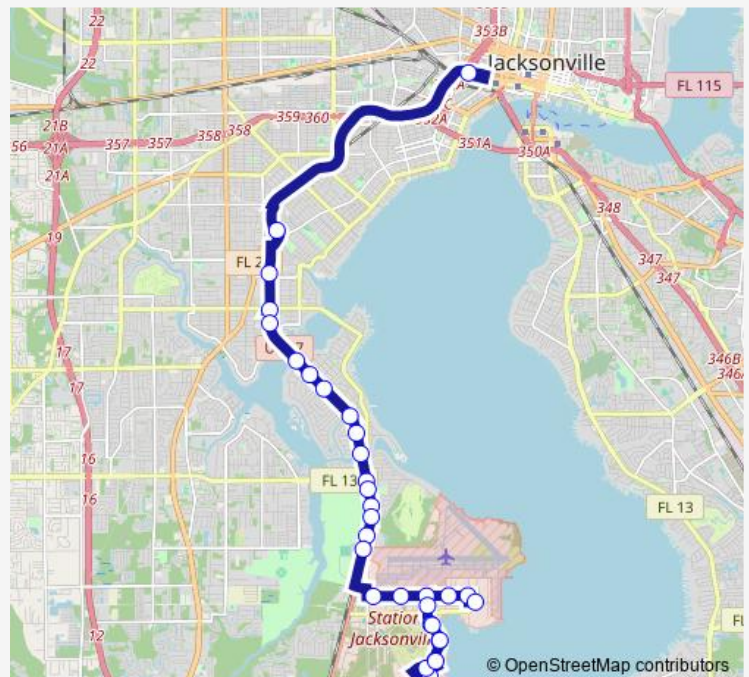

Thursday 05:15-06:30

Friday 05:15-06:30

Saturday —

Sunday —

Route info

Direction: Jrtc Bay A

Stops: 32

Trip Duration: 0 hour 44 min

80 — NAS Shuttle

7252 Mustin Rd

Mustin Rd + Neff Cir

NAS Hospital

Miles St + Broccolo St

Mustin Rd + Neff Cir

Mustin Rd + Brick Rd

7029 Mustin Rd

Mustin Rd + Enterprise Ave

Saratoga Ave + Ajax St

Saratoga Ave + Ranger St

Wasp St + Enterprise Ave

Direction

Saratoga Ave + Biscayne St — Jrtc Bay A

39 stops

[Open route schedule](#)

Saturday —

Sunday —

Route info

Direction: Saratoga Ave + Biscayne St

Stops: 39

Trip Duration: 0 hour 47 min

5647 Roosevelt Blvd

Roosevelt Blvd + Timuquana Rd