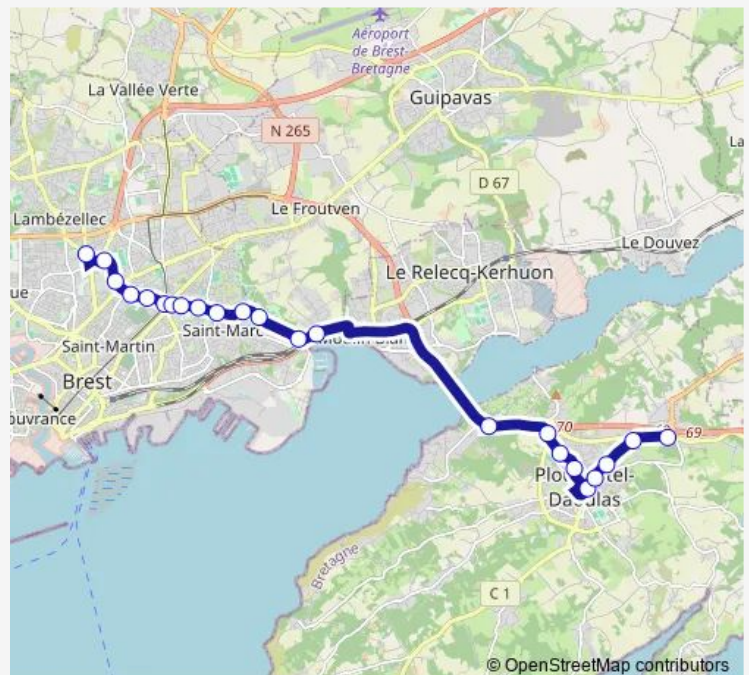

Thursday 07:06-07:16

Friday 07:06-07:16

Saturday —

Sunday —

Route info

Direction: Père Gwenaël

Stops: 30

Trip Duration: 0 hour 44 min