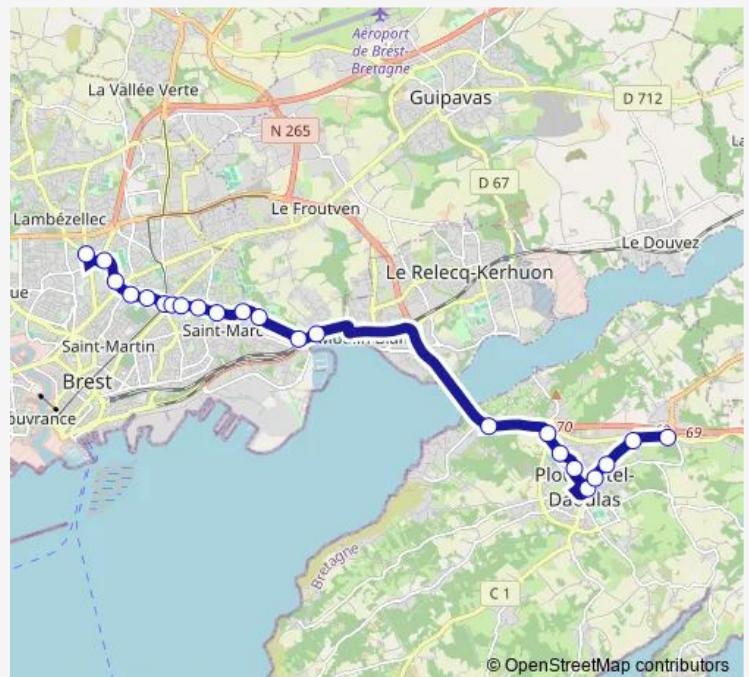

Thursday 07:06-07:16

Friday 07:06-07:16

Saturday —

Sunday —

Route info

Direction: Père Gwenaël

Stops: 30

Trip Duration: 0 hour 44 min

St Vincent

Lanroze

Direction

Mirabeau — Kervenal

23 stops

[Open route schedule](#)

Mirabeau

Jules Lesven