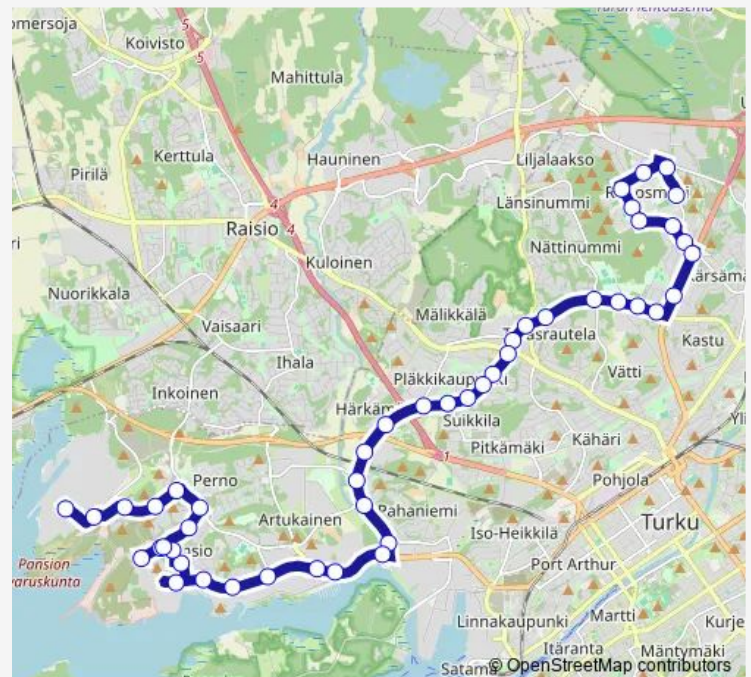

Thursday 06:00

Friday 06:00

Saturday —

Sunday —

Route info

Direction: Runosmäki

Stops: 44

Trip Duration: 0 hour 26 min