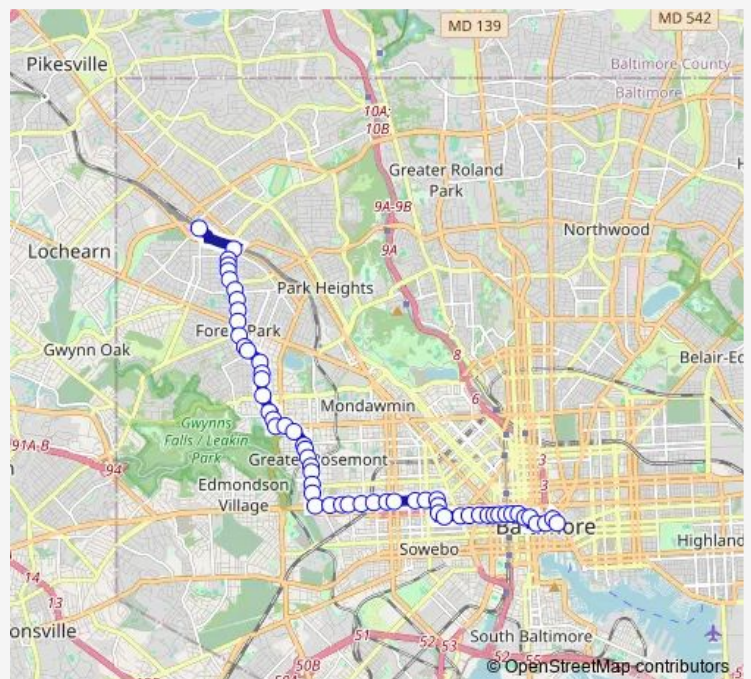

Edmondson AVE & Stricker ST wb

Edmondson AVE & Fulton AVE wb

Edmondson AVE & Monroe ST wb

Edmondson AVE & Pulaski ST fs wb

Route schedule

Saratoga ST & Lexington St — Rogers AVE Metro Station BAY 1

Monday 03:10-02:45⁺¹

Tuesday 03:30-02:45⁺¹

Wednesday 03:30-02:45⁺¹

Thursday 03:30-02:45⁺¹

Friday 03:30-02:45⁺¹

Saturday 03:30-02:00⁺¹

Sunday 03:00-02:10⁺¹

Route info

Direction: Saratoga ST & Lexington St

Stops: 52

Trip Duration: 0 hour 41 min

80 — Downtown - Rogers Ave Station

Edmondson AVE & Bentalou ST wb

Edmondson AVE & Warwick AVE wb

Edmondson AVE & Braddish AVE fs wb

Poplar Grove ST & Rayner AVE nb

Poplar Grove ST & Lafayette AVE nb

Poplar Grove ST & Riggs AVE nb

Poplar Grove ST & Winchester ST nb

Bloomingtondale RD & Belmont AVE nb

Bloomingtondale RD & Presstman ST fs nb

Bloomingtondale RD & Baker ST nb

Bloomingtondale RD & Rosedale ST nb