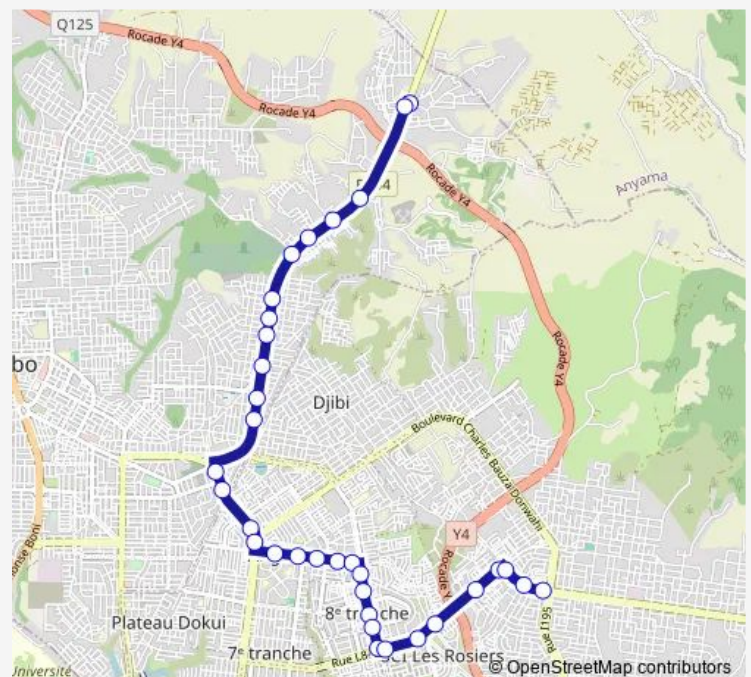

### Route schedule

Terminus Djibi Village — Terminus CHU Angré

Monday 06:00

Tuesday 06:00

Wednesday 06:00

Thursday 06:00

Friday 06:00

Saturday 06:00

### Route info

Direction: Terminus Djibi Village

Stops: 34

Trip Duration: 0 hour 44 min

■ 80 — CHU d'Angré ↔ Abobo Biabou

Orca Angré

Station Total Angré

Roi du Pain

## Direction

Terminus CHU Angré — Terminus Djibi Village

30 stops

[Open route schedule](#)

Terminus CHU Angré

Pharmacie Analya

Cité Diaspora

Arrêt Programme 6

## Route info

Direction: Terminus CHU Angré

Stops: 30

Trip Duration: 0 hour 50 min

Cimetière Abobo Baoule

Quincaillerie

Chapelle St Jean Baptiste

Ancien Terminus Biabou