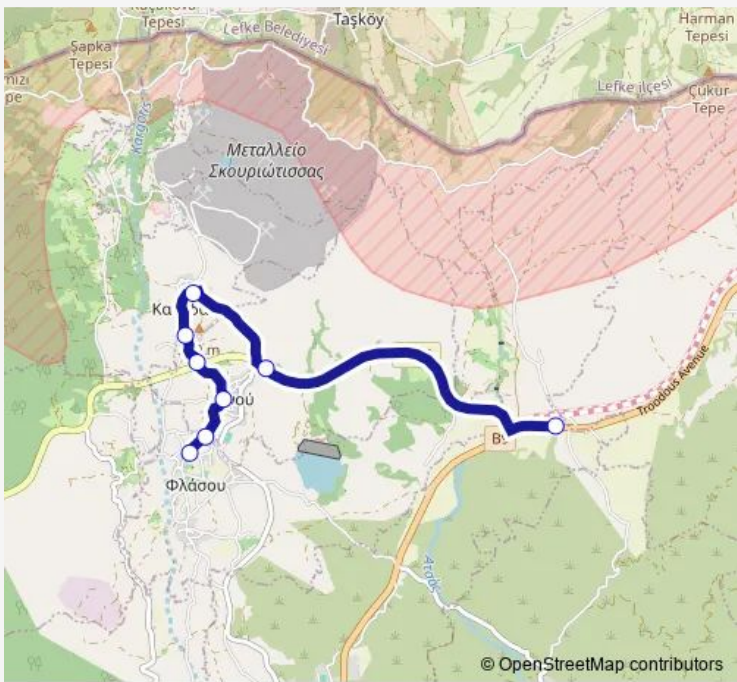

Bus 80 Flasou - Linou - Atsas

[Go to website](#)

Direction
 Archiep. Makariou C - 1st Flasou — Mitropoliti Chrysanthou Sarigianni - Atsas 2

8 stops

[Open route schedule](#)

- Archiep. Makariou C - 1st Flasou
- Flasou Square
- Linou
- 1st Katydata
- Katydata Elementary School
- Katydata Square
- Linou Cemetery
- Mitropoliti Chrysanthou Sarigianni - Atsas 2

Route schedule
 Archiep. Makariou C - 1st Flasou — Mitropoliti Chrysanthou Sarigianni - Atsas 2

Monday	—
Tuesday	—
Wednesday	—
Thursday	—
Friday	—
Saturday	07:50-15:45
Sunday	07:50-15:45

Route info

Direction: Archiep. Makariou C - 1st Flasou

Stops: 8

Trip Duration: 0 hour 15 min

Direction

Mitropoliti Chrysanthou Sarigianni - Atsas 1 — Archiep. Makariou C - 1st Flasou

8 stops

[Open route schedule](#)

Mitropoliti Chrysanthou Sarigianni - Atsas 1

Linou Cemetery

Monday —

Tuesday —

Wednesday —

Thursday —

Friday —

Saturday 07:30-14:55

Sunday 07:30-14:55

Route info