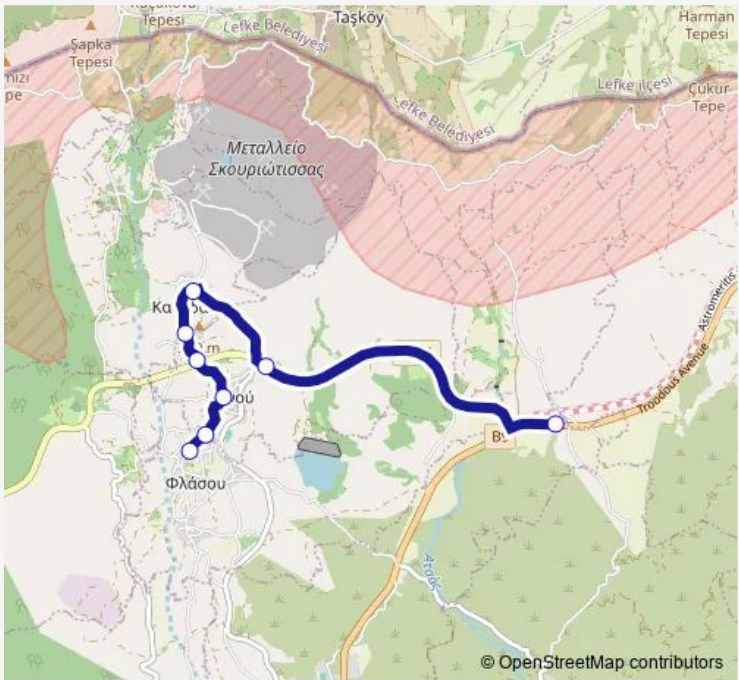

**Bus 80 Flasou - Linou - Atsas**

[Go to website](#)

**Direction**  
 Archiep. Makariou C - 1st Flasou — Mitropoliti Chrysanthou Sarigianni - Atsas 2

8 stops

[Open route schedule](#)

- Archiep. Makariou C - 1st Flasou
- Flasou Square
- Linou
- 1st Katydata
- Katydata Elementary School
- Katydata Square
- Linou Cemetery
- Mitropoliti Chrysanthou Sarigianni - Atsas 2

**Route schedule**  
 Archiep. Makariou C - 1st Flasou — Mitropoliti Chrysanthou Sarigianni - Atsas 2

Monday	—
Tuesday	—
Wednesday	—
Thursday	—
Friday	—
Saturday	07:50-15:45
Sunday	07:50-15:45

**Route info**

Direction: Archiep. Makariou C - 1st Flasou

Stops: 8

Trip Duration: 0 hour 15 min

## Direction

Mitropolití Chrysanthou Sarigianni - Atsas 1 — Archiep. Makariou C - 1st Flasou

8 stops

[Open route schedule](#)

Mitropolití Chrysanthou Sarigianni - Atsas 1

Linou Cemetery

Katydata Square

Katydata Elementary School