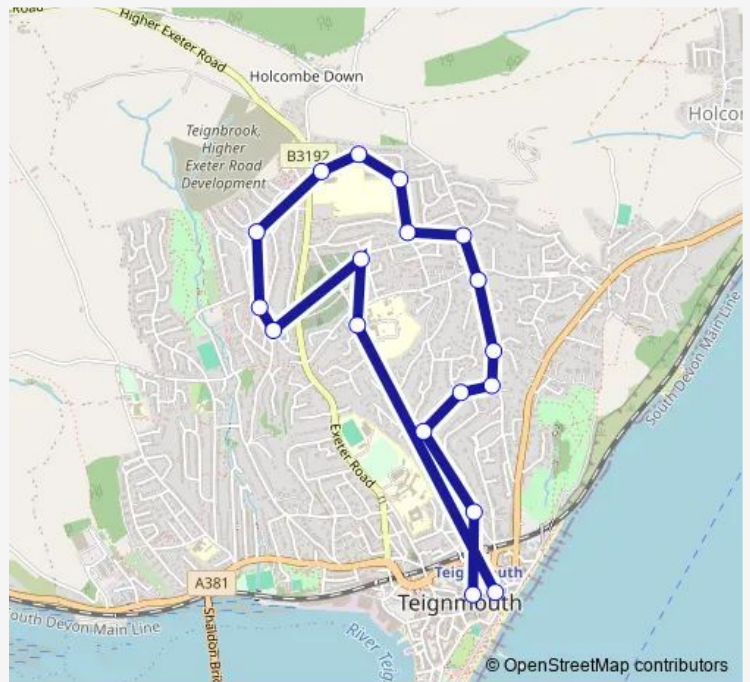

Bus 80 Teignmouth Town Centre - Maudlin drive

[Go to website](#)

Direction
 W H Smith — Seaview Diner
 18 stops
[Open route schedule](#)

- W H Smith
- Lower Brimley Road
- Haldon Avenue
- Livingstone Avenue
- Haldon Avenue top
- Churchill Drive
- Woodway Road
- Higher Woodway Road
- Hazeldown Road
- St. Davids Road
- Larch Close
- Hazeldown School
- Admirals Walk
- Pellew Way
- Higher Coombe Drive
- Ashleigh Way
- Trinity School
- Seaview Diner

Route schedule
 W H Smith — Seaview Diner

Monday	08:30-17:50
Tuesday	08:30-17:50
Wednesday	08:30-17:50
Thursday	08:30-17:50
Friday	08:30-17:50
Saturday	08:30-17:50
Sunday	—

Route info
 Direction: W H Smith
 Stops: 18
 Trip Duration: 0 hour 25 min

■ 80 — Teignmouth Town Centre - Maudlin drive **BusMaps**

80 Bus time schedules and route maps are available in an offline PDF at busmaps.com. Use the busmaps.com website to see live bus times, train schedule or subway schedule, and step-by-step directions for all public transit in Torquay