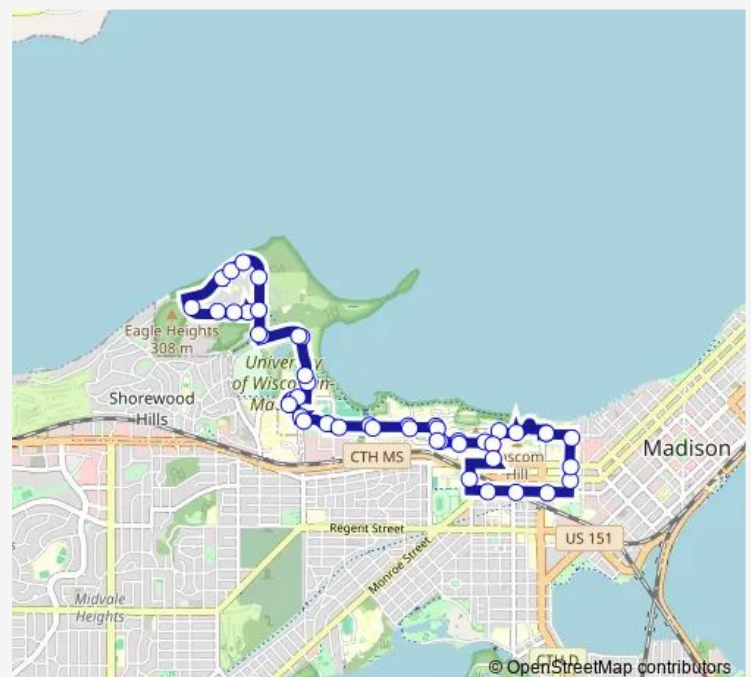

Highland at Observatory

Marsh at Highland

University Bay at Lot 60

University Bay at Picnic Point

Lake Mendota at University Bay

Eagle Heights at Lot E

Eagle Heights at Lot F

Eagle Heights at Shelter

Eagle Heights at Lot M

Lake Mendota at Lot N

Lake Mendota at Lot P

Route schedule

Langdon at N Park — Langdon at N Park

Monday	06:07-01:20 ⁺¹
Tuesday	06:07-01:20 ⁺¹
Wednesday	06:07-01:20 ⁺¹
Thursday	06:07-01:20 ⁺¹
Friday	06:07-02:40 ⁺¹
Saturday	06:59-02:40 ⁺¹
Sunday	06:59-01:20 ⁺¹

Route info

Direction: Langdon at N Park

Stops: 46

Trip Duration: 0 hour 35 min

80 — Route 80

Lake Mendota at Lot Q

Lake Mendota at Lot R

Lake Mendota at Eagle Heights

Lake Mendota at University Bay

University Bay at Picnic Point

University Bay at Lot 76

Marsh at Lot 76

Highland at Marsh

Observatory at Highland

Observatory at Walnut

Observatory at Colwood