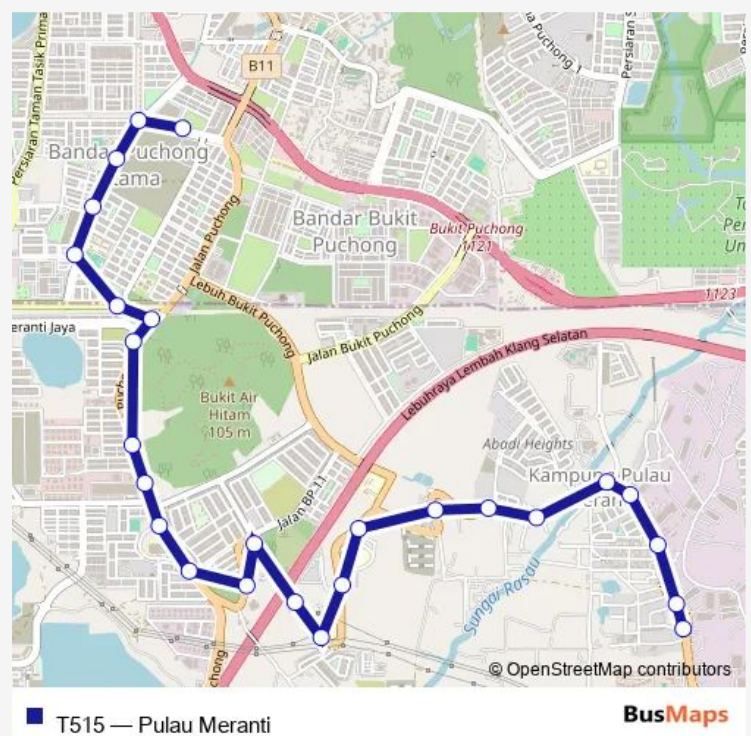

Route schedule

Kedai Runcit (1), Jalan Pulau Meranti — Terminal Puchong Utama, Jalan PJU 7/5

Monday 06:00

Tuesday 06:00

Wednesday 06:00

Thursday 06:00

Friday 06:00

Saturday 06:00

Sunday 06:00

Route info

Direction: Kedai Runcit (1), Jalan Pulau Meranti

Stops: 26

Trip Duration: 17 hour 0 min

Apartment Court 2 (2), Jalan Puchong Utama

Apartment Court 1, Jalan Puchong Utama

SRK Puchong, Persiaran Puchong Utama