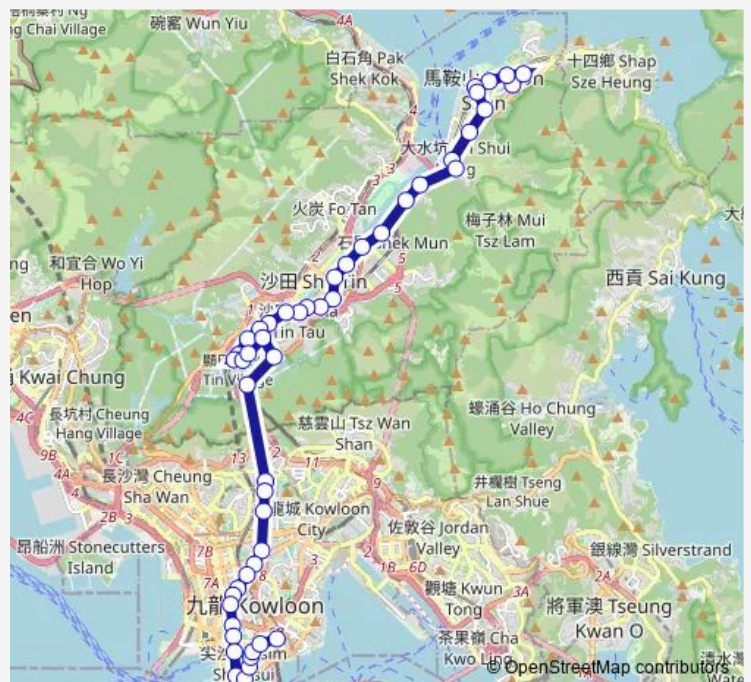

**Route info**

Direction: [Ctb] Hung HOM Station[[Kmb] Hung HOM Station BUS Terminus

Stops: 49

Trip Duration: 1 hour 35 min

■ N281 — KAM Ying Court - Hung HOM Station

[Kmb] Mong KOK Road

[Ctb] CLP Pulse, Argyle Street|[Kmb] CLP Power Argyle Street