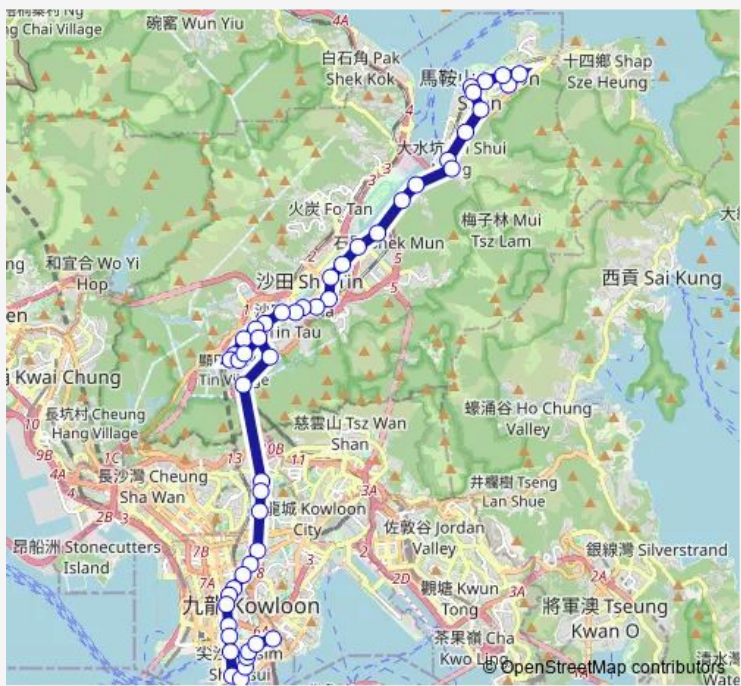

Route info

Direction: [Ctb] Hung HOM Station[[Kmb] Hung HOM Station BUS Terminus

Stops: 49

Trip Duration: 1 hour 31 min

[Ctb] Grand Plaza, Nathan Road[[Kmb+Ctb] Nelson Street
Mong KOK/
Grand Plaza, Nathan Road[[Kmb] Nelson
Street Mong Kok[[Nlb] Nelson Street