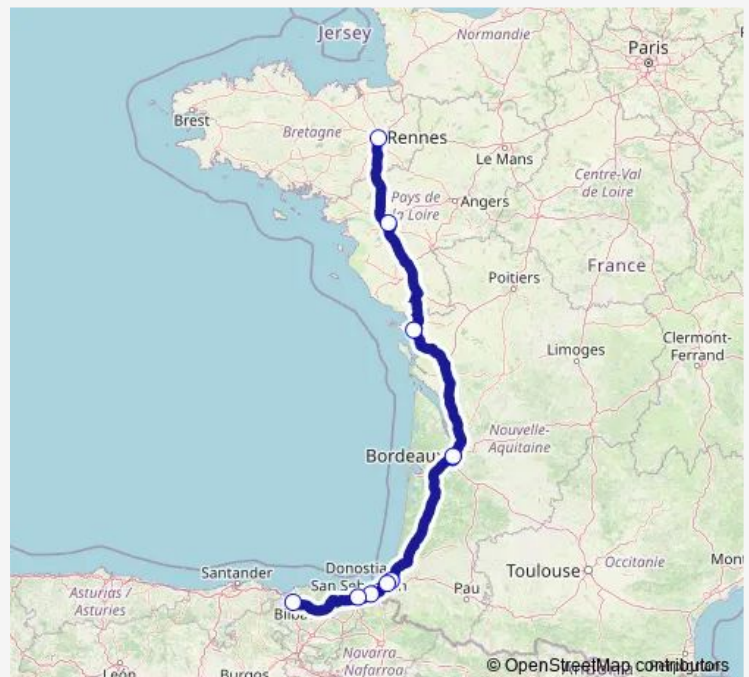

Bus FlixBus N711 Rennes-Bilbao

[Go to website](#)

Direction

Bilbao (Bus Station) — Rennes (Central bus station)

9 stops

[Open route schedule](#)

Bilbao (Bus Station)

San Sebastian / Donostia (Bus Station)

Hendaye

Biarritz (Halle Iraty)

Bayonne (Quai de Lesseps)

Bordeaux Saint-Jean (Paludate)

La Rochelle (Pôle d'échanges Jean Moulin)

Nantes (Haluchère)

Rennes (Central bus station)

Route schedule

Bilbao (Bus Station) — Rennes (Central bus station)

Monday 19:20

Tuesday 19:20

Wednesday 19:20

Thursday 19:20-20:20

Friday 19:20-20:20

Saturday 19:20-20:20

Sunday 19:20-20:20

Route info

Direction: Bilbao (Bus Station)

Stops: 9

Trip Duration: 11 hour 15 min

FlixBus N711 — Rennes-Bilbao

Direction

Rennes (Central bus station) — Bilbao (Bus Station)

9 stops