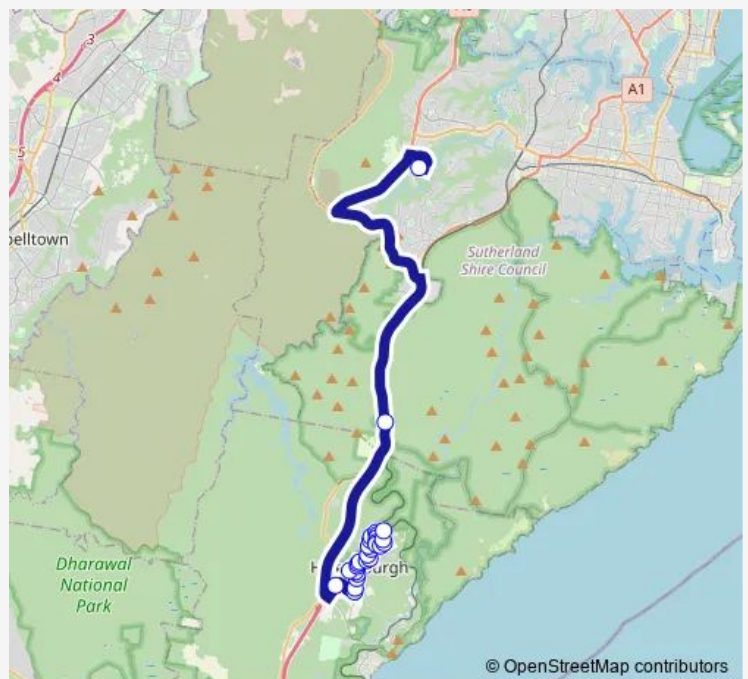

School Bus S369 Sutherland Shire CS to Helensburgh via Holy Cross College

[Go to website](#)

Direction

Shire Christian School, Allies Rd — Helensburgh Station

28 stops

[Open route schedule](#)

- Shire Christian School, Allies Rd
- Waterfall Station, Kooraban St
- Parkes St After Princes Hwy
- Walker St Opp Merrigong Pl
- Walker St Opp Tabratong Rd
- Walker St Opp Otford St
- Walker St Before Lilyvale St
- Lilyvale St Before Stuart St
- Lilyvale St Before Parkes St
- Charles Harper Park, Parkes St
- Helensburgh Pool, Walker St
- Cowper St After Walker St
- Cowper Before Parkes St
- Parkes St At Robertson St
- Holy Cross Primary School, Mcmillan St
- Helensburgh Public School, Fletcher St
- The Ridge After Fletcher St
- 63 The Ridge
- 43 The Ridge
- The Ridge Opp The Crescent
- The Crescent After The Ridge

Route schedule

Shire Christian School, Allies Rd — Helensburgh Station

Monday	14:42
Tuesday	14:42
Wednesday	14:42
Thursday	14:42
Friday	14:42
Saturday	—
Sunday	—

Route info

Direction: Shire Christian School, Allies Rd

Stops: 28

Trip Duration: 0 hour 48 min

41 The Crescent

The Crescent Opp Maidstone St

The Crescent After Postmans Track

99 The Crescent

Old Station Rd At The Crescent

Old Station Rd At Foster St