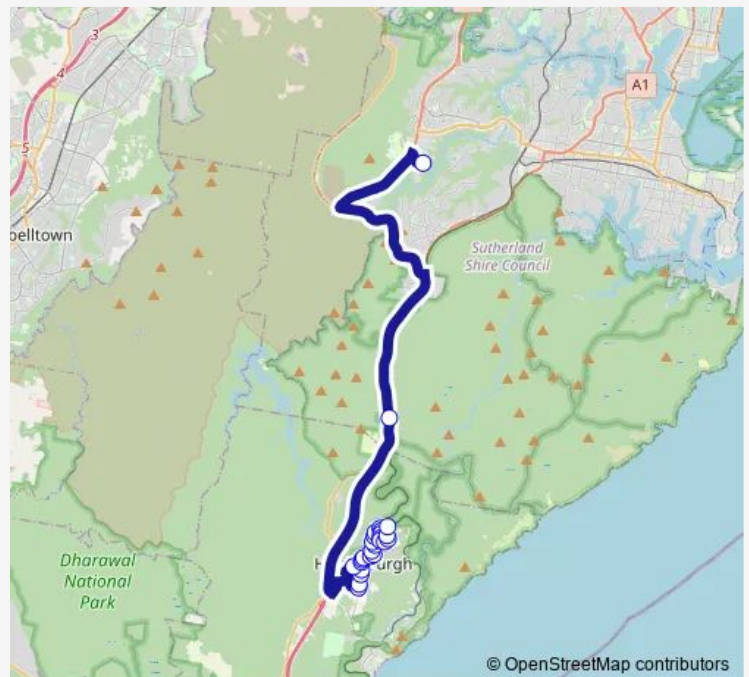

- Shire Christian School, Allies Rd
- Waterfall Station, Kooraban St
- Walker St Opp Merrigong Pl
- Walker St Opp Tabratong Rd
- Walker St Opp Otford St
- Walker St Before Lilyvale St
- Lilyvale St Before Parkes St
- Charles Harper Park, Parkes St
- Helensburgh Pool, Walker St
- Cowper St After Walker St
- Cowper Before Parkes St
- Parkes St At Robertson St
- Holy Cross School, Mcmillan St
- Helensburgh Public School, Fletcher St
- The Ridge After Fletcher St
- 63 The Ridge
- 43 The Ridge
- The Ridge Opp The Crescent
- The Crescent After The Ridge
- 41 The Crescent

Route schedule

Shire Christian School, Allies Rd — Helensburgh Station, Wilsons Creek Rd

Monday	14:42
Tuesday	14:42
Wednesday	14:42
Thursday	14:42
Friday	14:42
Saturday	—
Sunday	—

Route info

Direction: Shire Christian School, Allies Rd

Stops: 26

Trip Duration: 0 hour 48 min

The Crescent Opp Maidstone St

The Crescent After Postmans Track

99 The Crescent

Old Station Rd At The Crescent

Old Station Rd At Foster St

Helensburgh Station, Wilsons Creek Rd