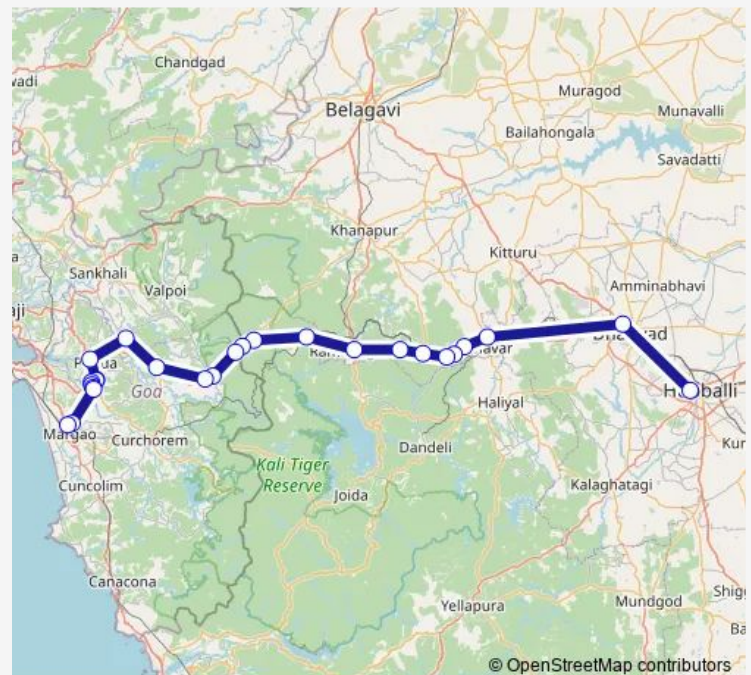

Top Cola

Kalmamal

Bori Sanquar

Route schedule

Hubballi New Bus Stand Ksrtc — Margao KTC Bus Stand

Monday 05:30

Tuesday 05:30

Wednesday 05:30

Thursday 05:30

Friday 05:30

Saturday 05:30

Sunday 05:30

Route info

Direction: Hubballi New Bus Stand Ksrtc

Stops: 26

Trip Duration: 4 hour 30 min

■ MRG126 — Margao - Hubali via Anmod

BusMaps

Saibaba Temple

Borim

Borim Bridge

Fatorda Stadium

Margao KTC Bus Stand

Direction

Margao KTC Bus Stand — Hubballi New Bus Stand Ksrtc

26 stops

[Open route schedule](#)

Margao KTC Bus Stand

Fatorda Stadium

Borim Bridge

Borim

Saibaba Temple