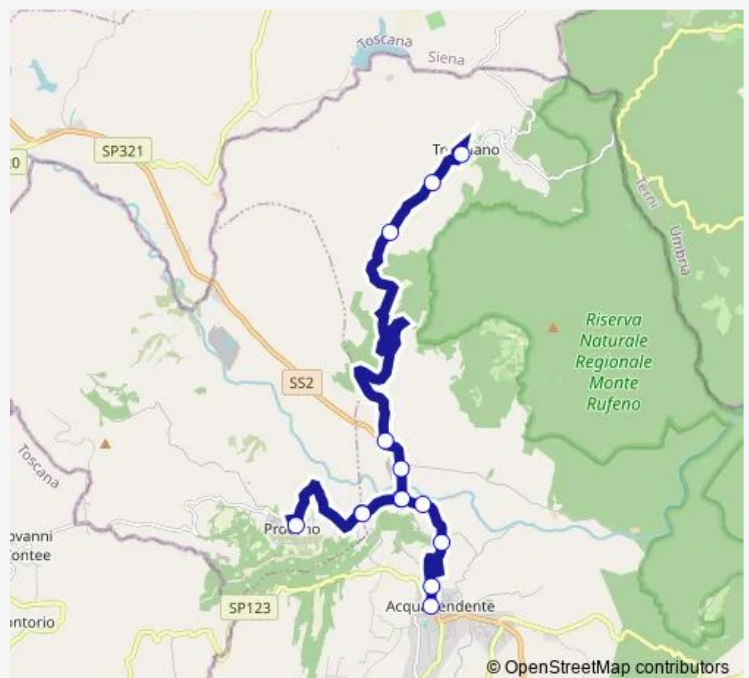

**Direction**

ACQUAPENDENTE | Ist. OMNICOMPRESIVO LEONARDO DA VINCI # f847 — ACQUAPENDENTE | Trevinano # f982

14 stops

[Open route schedule](#)

ACQUAPENDENTE | Ist. OMNICOMPRESIVO LEONARDO DA VINCI # f847

ACQUAPENDENTE | Madonna della Quercia # f984

ACQUAPENDENTE | Trevinano # f982

Route schedule

ACQUAPENDENTE | Ist. OMNICOMPRESIVO LEONARDO DA VINCI # f847 — ACQUAPENDENTE | Trevinano # f982

Monday	13:30-13:35
Tuesday	13:30-13:35
Wednesday	13:35
Thursday	13:30-13:35
Friday	13:30-13:35
Saturday	13:30
Sunday	—

Route info

Direction: ACQUAPENDENTE | Ist. OMNICOMPRESIVO LEONARDO DA VINCI # f847

Stops: 14

Trip Duration: 0 hour 35 min

Bus time schedules and route maps are available in an offline PDF at [busmaps.com](https://busmaps.com). Use the [busmaps.com](https://busmaps.com) website to see live bus times, train schedule or subway schedule, and step-by-step directions for all public transit in Proceno