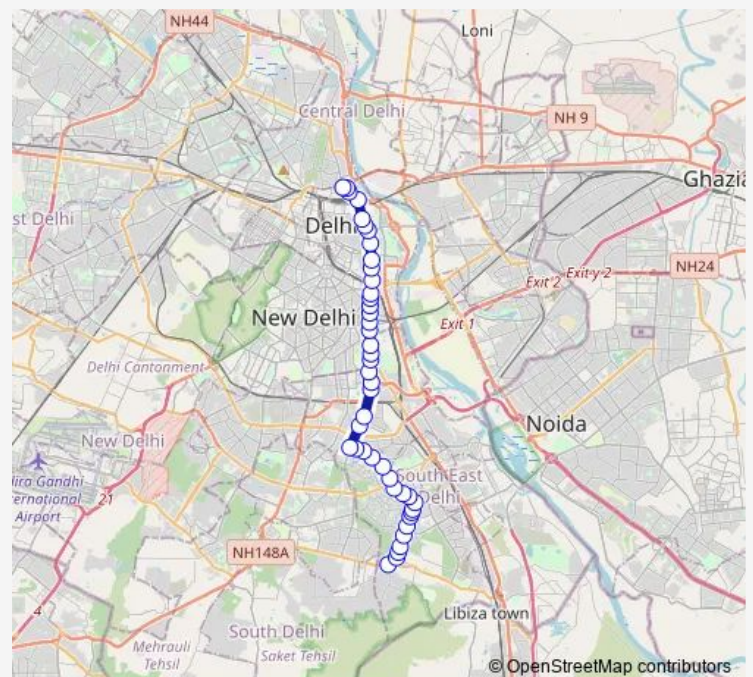

Central School

Mckr Hospital

Defence Colony

Route schedule

Hamdard Nagar / Sangam Vihar — Isbt Kashmere Gate Terminal

Monday 05:50-19:03

Tuesday 05:50-19:03

Wednesday 05:50-19:03

Thursday 05:50-19:03

Friday 05:50-19:03

Saturday 05:50-19:03

Sunday 05:50-19:03

Route info

Direction: Hamdard Nagar / Sangam Vihar

Stops: 44

Trip Duration: 1 hour 18 min