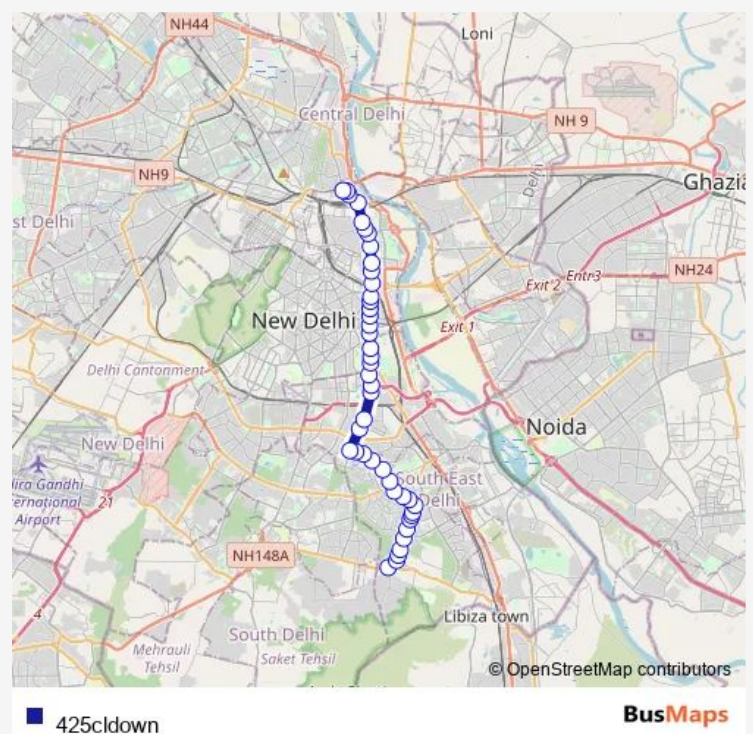

Bus 425cldown

[Go to website](#)

Direction

Hamdard Nagar / Sangam Vihar — Isbt Kashmere Gate Terminal

44 stops

[Open route schedule](#)

Hamdard Nagar / Sangam Vihar

Majeedia Hospital

Jamia Hamdard Library

Guru Ravi Das Ashram / Tughlaqabad Extension

Tara Apartment

DDA Flats Kalka Ji

DDA Flats Kalka Ji

Govindpuri Ext Gali No 16

Rampuri Gali No 13

Govindpuri Gali No 5

L Block Gurudwara Kalkaji

Desh Bandhu College

Kalkaji B-Block

Nehru Place

Sant Nagar

Kailash Colony

Lady Shri Ram College

Central School (Kv)

Central School

Mckr Hospital

Defence Colony

Route schedule

Hamdard Nagar / Sangam Vihar — Isbt Kashmere Gate Terminal

Monday 05:50-19:03

Tuesday 05:50-19:03

Wednesday 05:50-19:03

Thursday 05:50-19:03

Friday 05:50-19:03

Saturday 05:50-19:03

Sunday 05:50-19:03

Route info

Direction: Hamdard Nagar / Sangam Vihar

Stops: 44

Trip Duration: 1 hour 18 min

425cldown