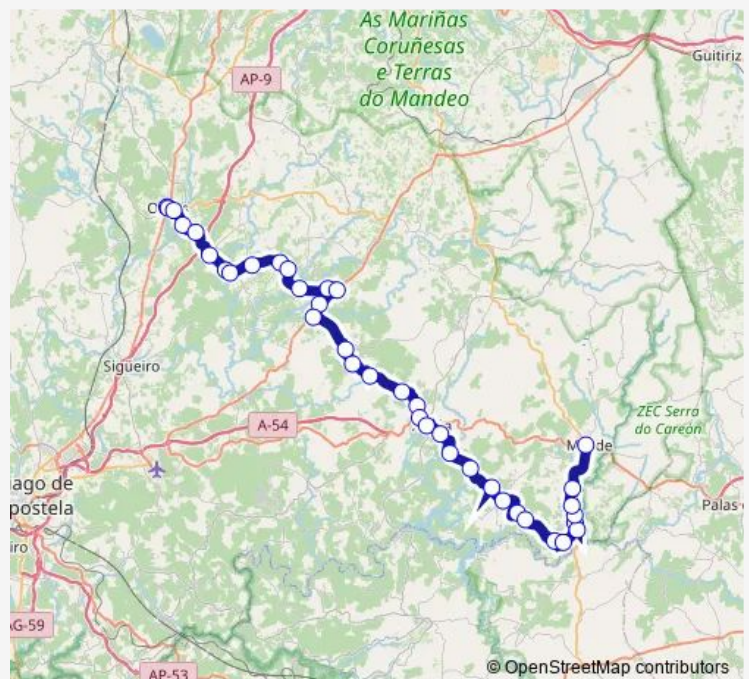

Thursday —

Friday 16:30

Saturday 16:30

Sunday —

Route info

Direction: Ordes

Stops: 38

Trip Duration: 1 hour 10 min